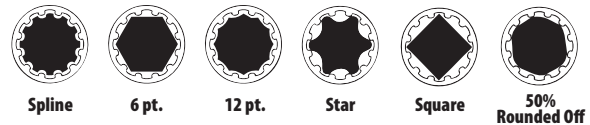

ATD

NEW PRODUCT ANNOUNCEMENT

AVAILABLE NOW!

PLT-99730

13-PC. METRIC RATCHETING CROWFOOT SET

Features:

- Spline drive works on six types of fasteners (Spline, 6-Point, 12-Point, Star, Square and Rounded)
- 72 tooth gear for micro ratcheting in tight access spaces
- Sliding switch button for quick change ratcheting direction
- Chrome vanadium steel for strength and durability

Set Includes:

- 8mm
- 9mm
- 10mm
- 11mm
- 12mm
- 13mm
- 14mm
- 15mm
- 16mm
- 17mm
- 18mm
- 19mm
- 10" Locking Extension

UNIVERSAL SPLINE MAKES FOR 6 WRENCHES IN 1

PLATINUM TECH

atdtools.com

ATD Tools, Inc. • 160 Enterprise Drive • Wentzville, MO 63385
Phone: 636.327.9050 • Fax: 636.327.9044