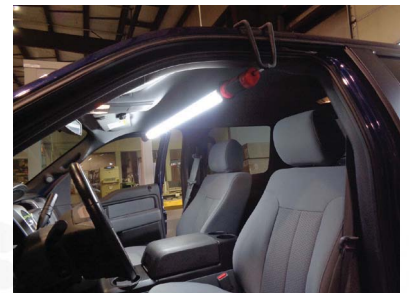

ATD

NEW PRODUCT ANNOUNCEMENT

AVAILABLE NOW!

SABER®

2,000 LUMEN CORDED / CORDLESS UNDERHOOD LIGHT WITH 25' REMOVABLE CORD

ATD-80365

FEATURES:

- Human body sensor (HBS), is a 360° microwave radar sensor that automatically activates the light when a human body is within 10' to 15' and turns off when out of range. Saves battery power and lifecycle 250 SMD LEDs provide 2000 lumens of bright light
- Performance of a corded light with the convenience of a rechargeable light
- 40" light bar provides maximum area illumination
- Hooks extend 55" to 83" to fit new SUVs and light trucks
- Large foam covered hooks for easy attachment and increased stability
- (2) brightness modes: High-2000 lumens / Low-1000 lumens
- 25' 18/2 SJTOW removable cord remains flexible in cold weather and is oil and grease resistant
- Push-button LED battery level indicator

SPECIFICATIONS:

- UL/cUL listed 8.4V, 2.2A charger and 25' 18/2 SJTOW cord
- Battery: 7.4V, 4400mAh Li-Ion battery
- Run Time: Up to 1.6-hours (high), up to 3-hours (low)

2-IN-1 CORDED OR CORDLESS

WIDER DESIGN FITS NEW SUVs & LIGHT TRUCKS!