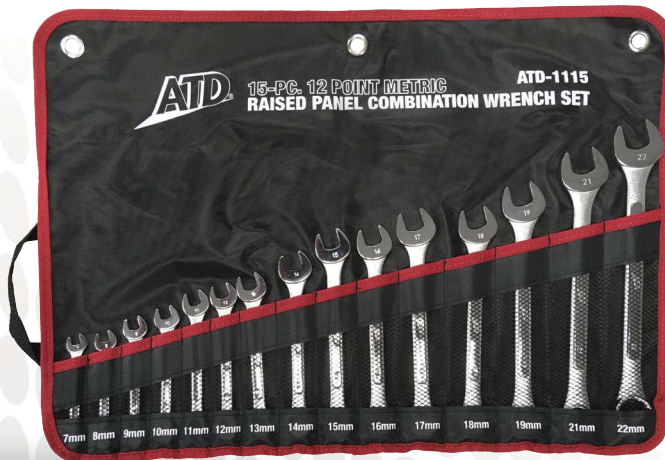

PRODUCT UPDATE

AVAILABLE NOW!

ATD-1115

15 PC. METRIC RAISED PANEL COMBINATION WRENCH SET

Features:

- High quality drop-forged steel
- 12-point box end
- 15-degree offset box head for better access to tight spaces and knuckle clearance
- Meets or exceeds ANSI Standards
- Includes a durable nylon roll pouch with handles and straps

Set Includes:

- ATD-6107 - 7mm
- ATD-6108 - 8mm
- ATD-6109 - 9mm
- ATD-6110 - 10mm
- ATD-6111 - 11mm
- ATD-6112 - 12mm
- ATD-6113 - 13mm
- ATD-6114 - 14mm
- ATD-6115 - 15mm
- ATD-6116 - 16mm
- ATD-6117 - 17mm
- ATD-6118 - 18mm
- ATD-6119 - 19mm
- ATD-6121 - 21mm
- ATD-6122 - 22mm