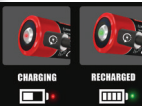

Includes USB-C cable