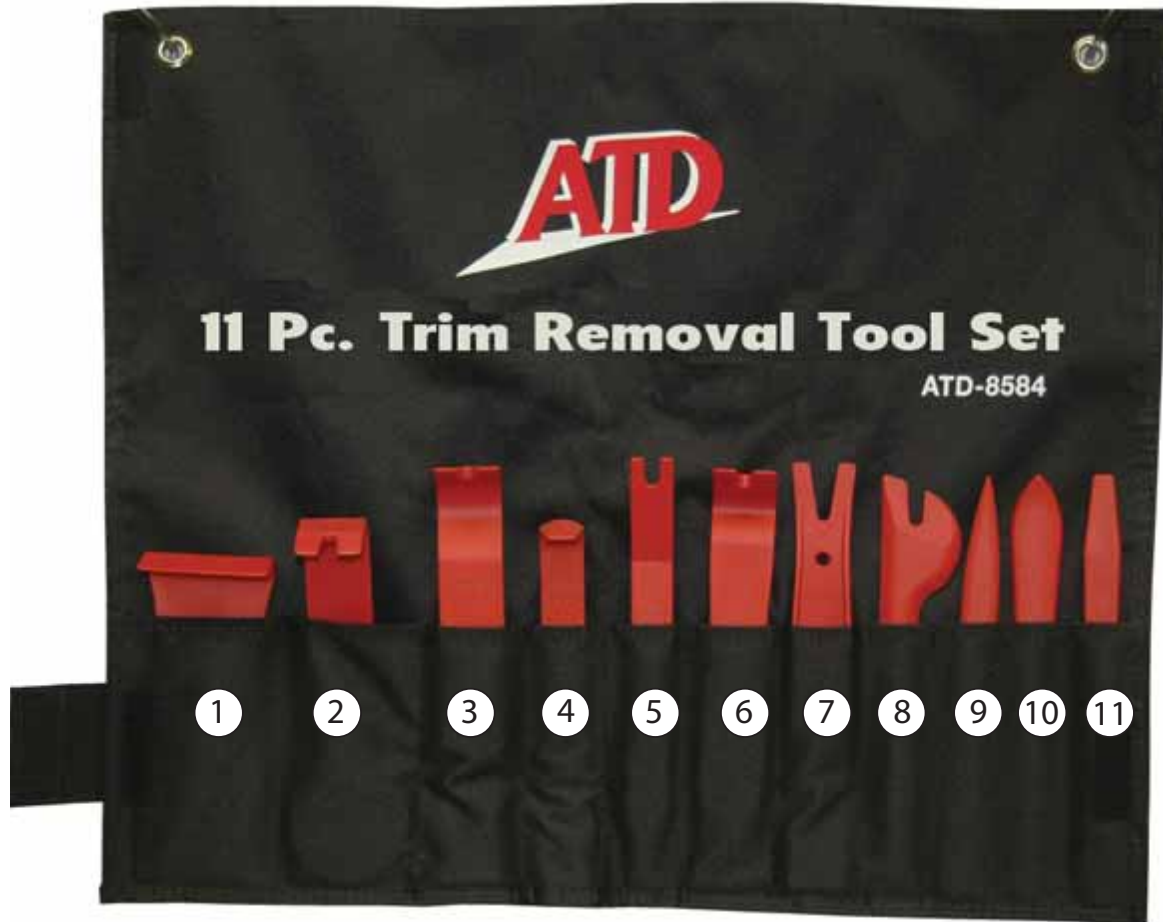

ATD-8584

ITEM#	ORDERING PART#	PART DESCRIPTION
1	ATD85841	WIDE TYPE REMOVER
2	ATD85842	PULL TYPE REMOVER
3	ATD85843	HANDY REMOVER
4	ATD85844	NARROW TYPE REMOVER
5	ATD85845	UPHOLSTERY CLIP REMOVER
6	ATD85846	ANGLED CLIP PANEL REMOVER
7	ATD85847	FORK TIP FLAT CLIP PANEL REMOVER
8	ATD85848	CLIP PANEL REMOVER
9	ATD85849	SHARP TIP FLAT CLIP PANEL REMOVER
10	ATD85850	PANEL REMOVER
11	ATD85851	BLUNT TIP FLAT CLIP PANEL REMOVER