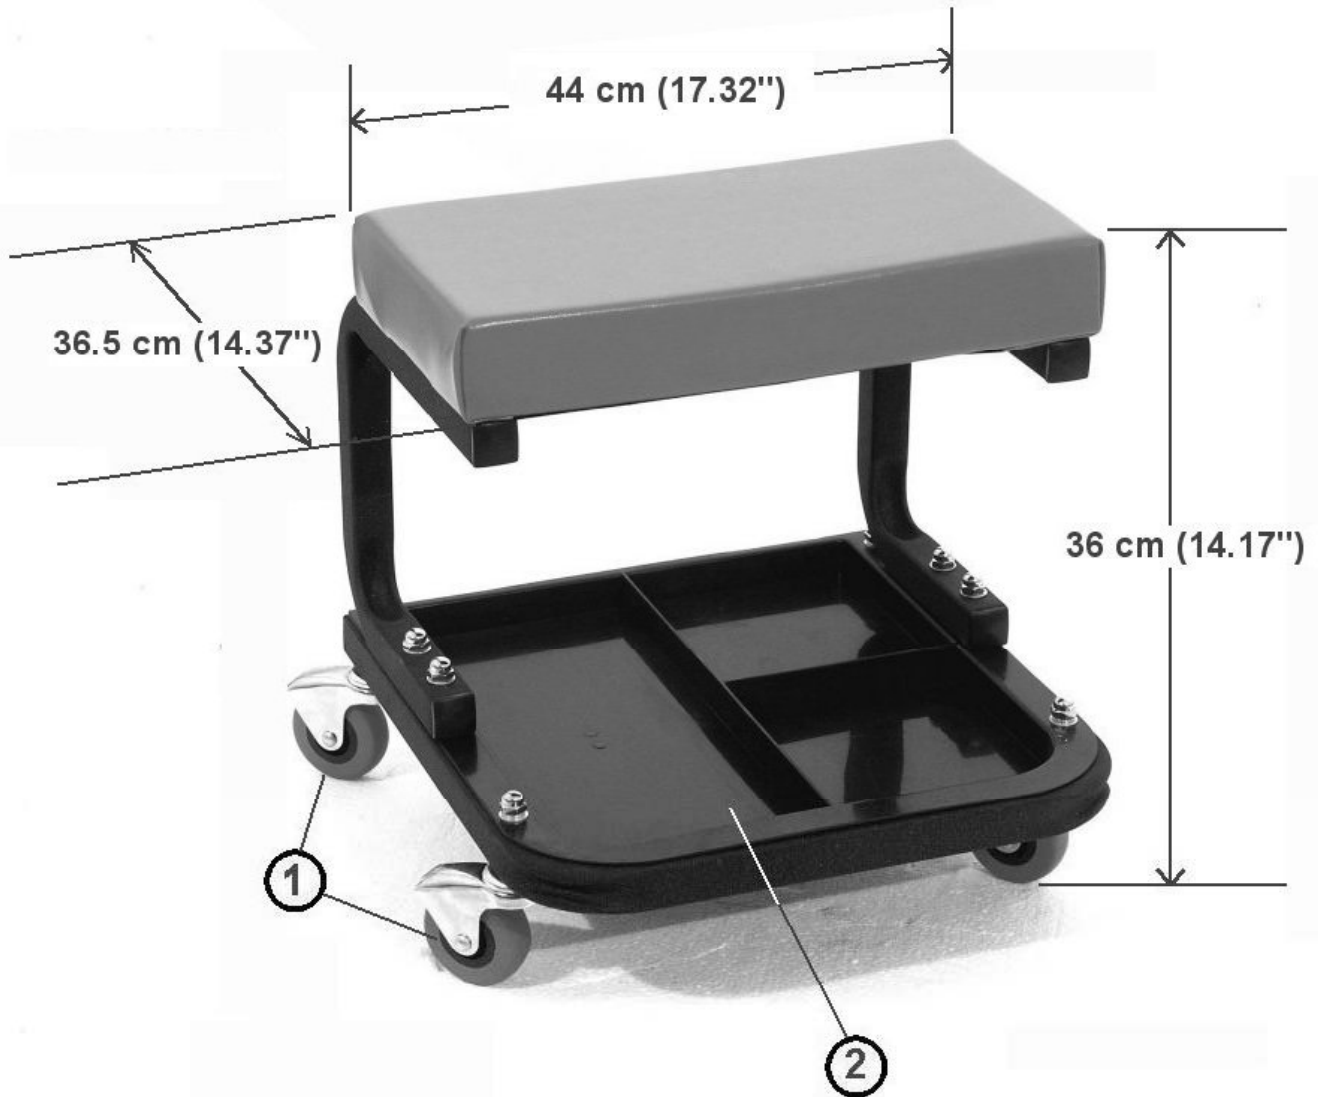

ATD-81009

ORDERING PART#	ITEM#	PART DESCRIPTION
ATD81001	1	2.5" REPLACEMENT CASTER
PRT81009-TRAY	2	TRAY FOR 81009