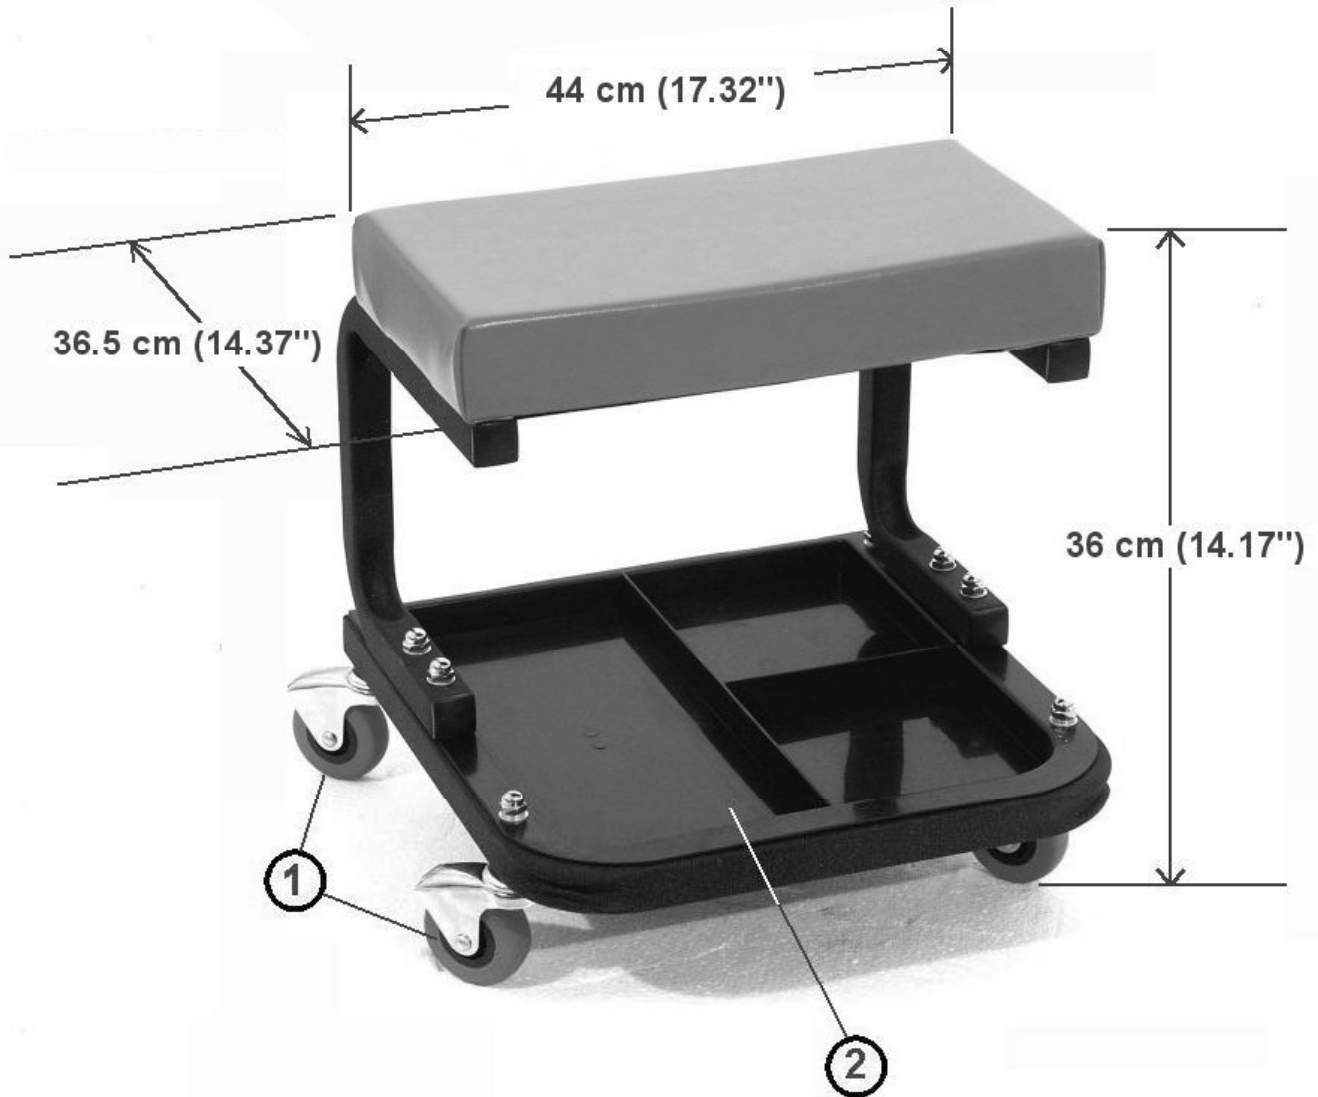

ATD-81009

ORDERING PART#	ITEM#	PART DESCRIPTION
ATD81008	1	2.5" REPLACEMENT CASTER
PRT81009-TRAY	2	TRAY FOR 81009