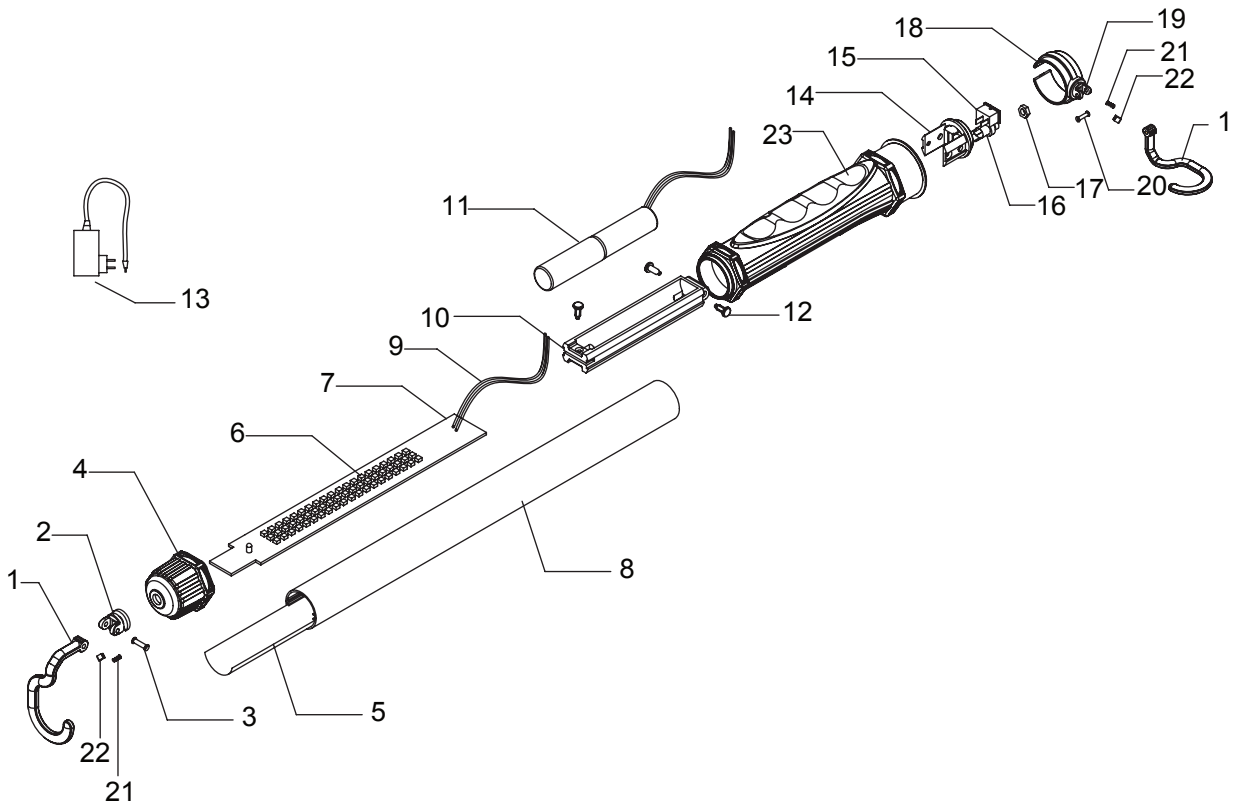

SABER® II

ATD-80360

60-SMD LED Work Light Owner's Manual

Features And Specifications:

- 60 Super bright SMD LED
- 7.4V 1700mAh Li-ion rechargeable battery
- Up to 5 hours of continuous use
- With Automatic shut off and over charge protection, prolongs battery life
- Impact protection, ergonomic grip handle and bumper
- Easy operating switch
- 2 pc 360 degree rotating hook
- UL listed Charger

Operating instructions

- To use, plug the unit into any 110-120 VAC power source, such as a wall receptacle. Let the unit fully charge until the green indicator on the charger turns on before use.
- Charge this light every month if not in constant use, and after each use, it is used often to insure longevity.
- Press the switch at the bottom of the handle to turn unit on, press the switch again to turn it off.

SABER[®] II

ATD-80360

ITEM#	ORDERING PART#	PART DESCRIPTION
1	PRT80330-01	TOP HOOK ASSY (1, 2, 3, 21 & 22)
2	PRT80330-01	TOP HOOK ASSY (1, 2, 3, 21 & 22)
3	PRT80330-01	TOP HOOK ASSY (1, 2, 3, 21 & 22)
4	PRT80330-04	TOP CAP
5	PRT80360-05	LOGO PAPER
6	PRT80360-06-07	PCBA ASSY
7	PRT80360-06-07	PCBA ASSY
8	PRT80360-08	TUBE
9	PRT80360-09	WIRE
10	PRT80330-10	BATTERY COVER
11	PRT80330-11	LIION BATTERY
12	PRT80330-12	SCREW
13	PRT80330-13	CHARGER
14	PRT80330-14	SWITCH CONNECTOR
15	PRT80330-15	ON/OFF SWITCH
16	PRT80330-16	DC POWER INLET
17	PRT80330-17	NUT
18	PRT80330-18	END HOOK ASSY (18, 19, 20, 21 & 22)
19	PRT80330-18	END HOOK ASSY (18, 19, 20, 21 & 22)
20	PRT80330-18	END HOOK ASSY (18, 19, 20, 21 & 22)
21	N/A	PART OF HOOK ASSY
22	N/A	PART OF HOOK ASSY
23	PRT80330-23	HANDLE