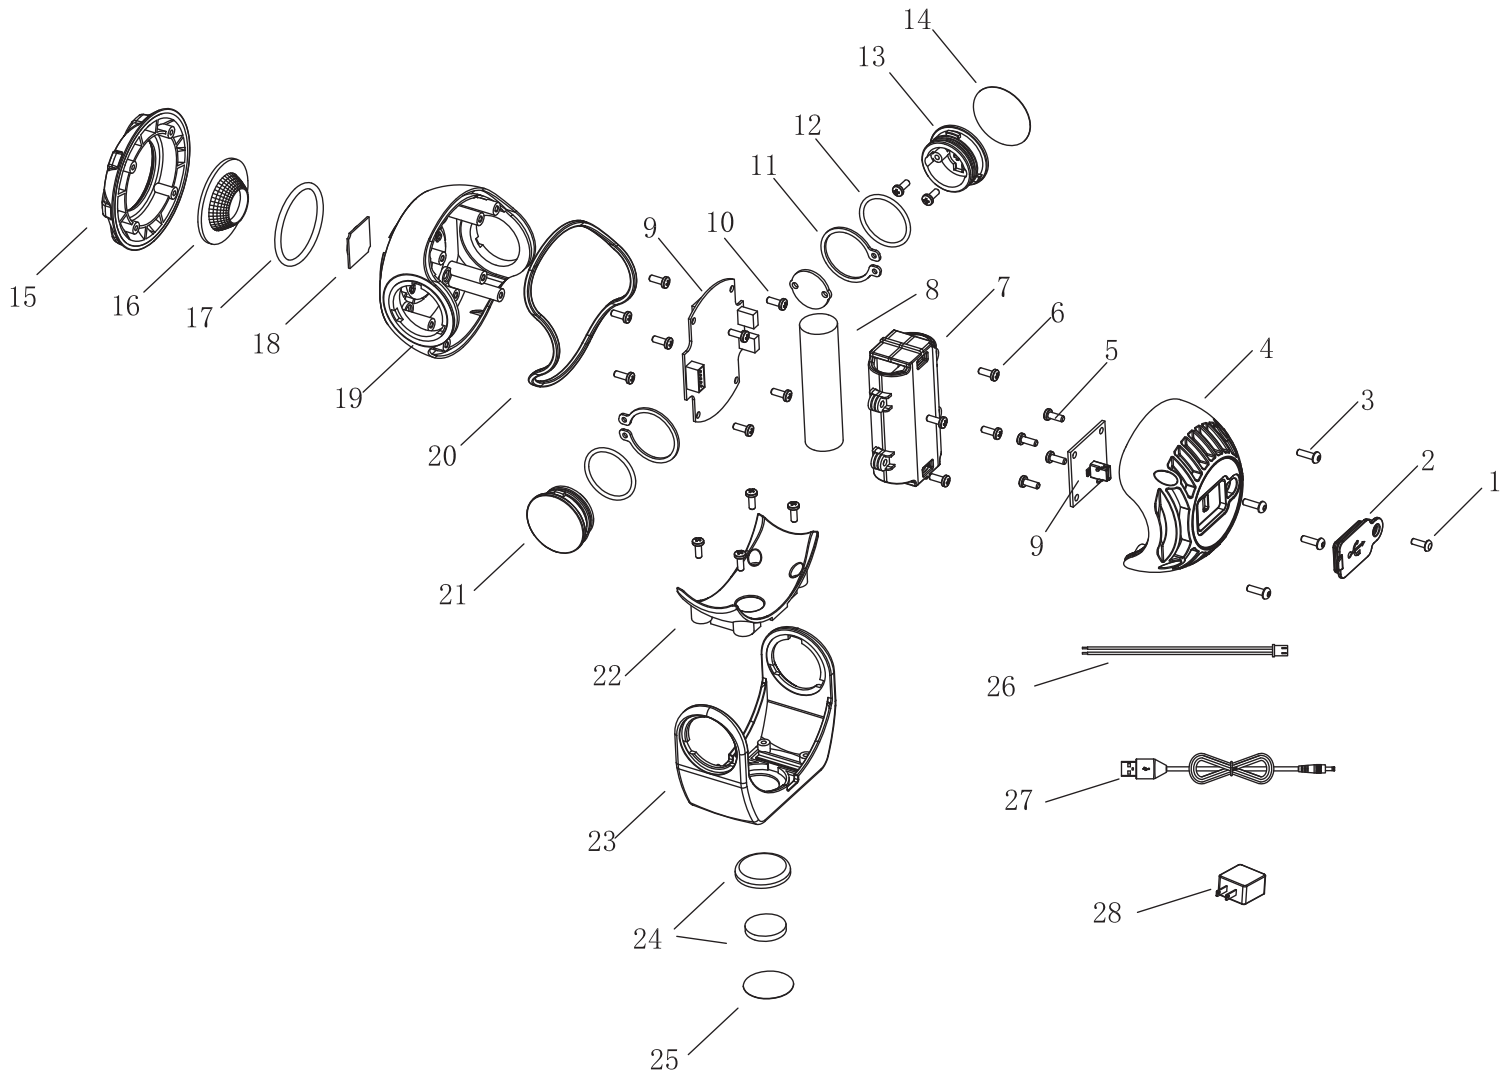

## ATD-80200

ITEM#	ORDERING PART#	PART DESCRIPTION
1	PRT80200-01	RIVET
2	PRT80200-02	DC COVER
3	PRT80200-03	SCREW GB/T M3x8
4	PRT80200-04	BACK COVER
5	PRT80200-05	SCREW ST2.9x6
6	PRT80200-06	SCREW M3x8
7	PRT80200-07	BATTERY HOLDER
8	PRT80200-08	LI-ION BATTERY
9	PRT80200-09	PCBA w/USB
10	PRT80200-10	SCREW M3x6
11	PRT80200-11	CLASP
12	PRT80200-12	O-RING 24
13	PRT80200-13	LEFT COVER
14	PRT80200-14	SWITCH LABEL