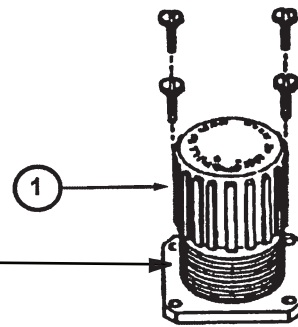

Mounting Bracket  
RBK5  
(Optional - Not included)

Panel Mount Ring  
PKR35  
(Optional - Not included)

VKB75  
(5, 6, 7, 8 & 10)

Item	Description	Kit Number	Contents
1	Regulator Bonnet Repair Kit	SC35 SC35T ( T-handle)	Cap, Bonnet Lock Screws
2	Adjusting Spring Kit	SK35	Adjusting Spring, 2-125 psi
		SK35L	Adjusting Spring, 2.60 psi
		SK35H	Adjusting Spring, 2-250 psi
3	Diaphragm Repair Kit	DK35	Valve Assembly, O-Ring, Spring,
		DK35N	Gasket, Back Cap
9	Element Kit	EK35-3	3 Micron Absolute Element
		EK35-5	5 Micron Sintered Bronze Element
Not Shown	Bowl Kit	BKF35	Polycarbonate Plastic Bowl with push Drain, O-Ring, Bowl Guard
4, 11, 13		BKF45M (6 oz.)	Metal Bowl without Sight, Drain Cock, O-Ring
4, 11, 12, 13		BKF45W (6 oz.)	Metal Bowl Sight, Drain Cock, Ball, O-Ring
4, 11, 12, 13		BKF46W (9 oz.)	Metal Bowl Sight, Drain Cock, Ball, O-Ring
Not Shown	Overnight Drain (Optional)	CKFK	Overnight Drain Assembly, Bowl Insert, O-Ring, Retainer Ring
14	Auto Drain Kit (Optional)	5200	Float Drain Assembly