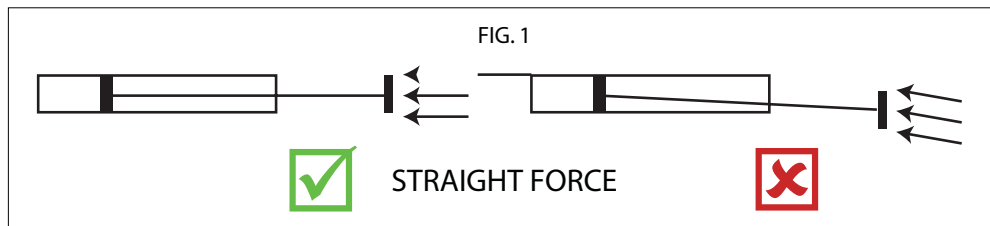

- **⚠ WARNING:** Keep bystanders and children out of the work area while operating this tool.
- **⚠ WARNING:** Always keep your work area clean, uncluttered, and well lit. Cluttered or dark areas invite accidents and injuries. DO NOT work on poor surfaces that are slippery.
- **⚠ WARNING:** Do not operate this tool if you are tired or under the influence of alcohol, drugs, or medications that could affect your ability to use the tool properly.
- **⚠ WARNING:** Dress properly. Do not wear loose clothing or jewelry as they can be caught in moving parts. Wear restrictive hair covering to contain long hair.
- **⚠ WARNING:** Do not reach over or across running machines. Keep proper footing and balance at all times. Non-skid footwear is recommended when working.

OPERATING INSTRUCTIONS

- The pump is not included with this set, but is in your ATD-3300 set. This set is an update set consisting of the adapters only.
- Before performing the test on your cooling system, test the pump first by pumping few times to ensure the pump is working correctly. When testing, DO NOT PUMP OVER 20 psi.
- During your inspection and during the test of your cooling system, when pumping the pump handle, always make sure that the force is applied straight into the pump rather than at an angle, or else it may cause the pump to leak. (See Figure 1)