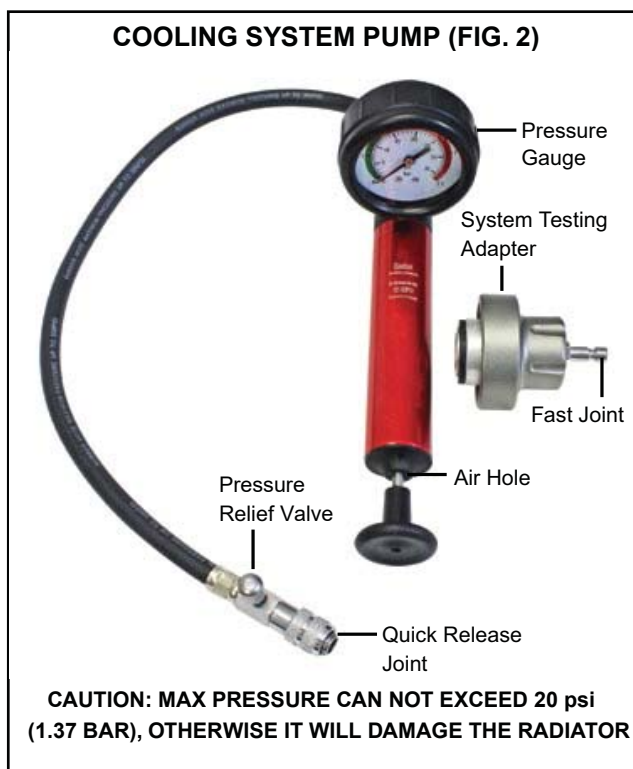

TO TEST FOR LEAKS IN COOLING SYSTEM:

1. Refer to the vehicle's service manual for any specific radiator pressure testing instructions.
2. Loosen the vehicle's radiator cap slowly to relieve any excess pressure before removing the cap completely. NEVER OPEN THE SYSTEM WHILE HOT, as this may cause personal injury.
3. Select the proper adapter and configuration of the stationary seat accessories. Securely attach the adapter to the filler neck of the radiator or expansion tank.
4. Attach the quick connector of the hand pump onto the adapter.
5. Rapidly pump the hand pump handle using straight force (as shown in figure 1) while watching the pressure gauge. Pressurize the radiator up to the optimal pressure only - **DO NOT OVER PRESSURIZE THE RADIATOR.** Ideal readings should range between 15-20 psi (1.03-1.37 BAR).
 - Needle holds steady – If gauge hand holds at the same pressure number for 2 minutes, there are no serious leaks in the system.
 - Needle drops slowly – Indicates the presence of