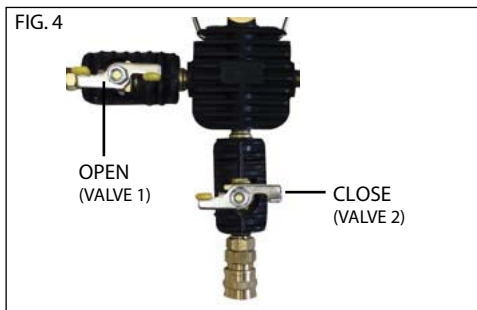

PURGING AND REFILLING COOLING SYSTEM

PURGE COOLING SYSTEM:

1. Drain coolant from radiator.
2. Remove the purge and refill tool from the test kit and hang the tool in a convenient location under the hood with the hook provided.
3. Choose the correct radiator cap for the vehicle being tested, or the universal rubber radiator adapter from the test kit and install the one of your choice on the cooling system opening. Fasten the quick coupler at the end of the hose on the purge and refill tool to the radiator cap.
4. Turn VALVE 1 to the open position and VALVE 2 to the closed position. (See fig. 4)
5. Connect air supply to the purge and refill tool and press ON/OFF until the pressure reaches 20-25 Hg (50-60 cm Hg). Turn VALVE 1 to the closed position and press ON/OFF off. (See fig. 5)