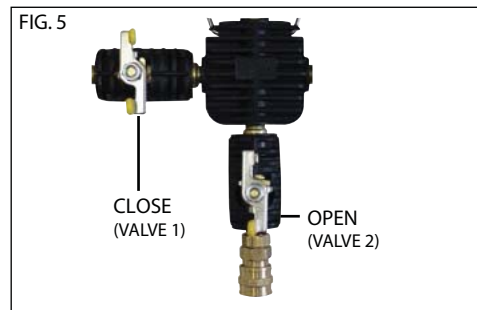

PURGING AND REFILLING COOLING SYSTEM

PURGE COOLING SYSTEM:

1. Drain coolant from radiator.
2. Remove the purge and refill tool from the test kit and hang the tool in a convenient location under the hood with the hook provided.
3. Choose the correct radiator cap for the vehicle being tested, or the universal rubber radiator adapter from the test kit and install the one of your choice on the cooling system opening. Fasten the quick coupler at the end of the hose on the purge and refill tool to the radiator cap.
4. Turn VALVE 1 to the open position and VALVE 2 to the closed position. (See fig. 4)
5. Connect air supply to the purge and refill tool and press ON/OFF until the pressure reaches 20-25 Hg (50-60 cm Hg). Turn VALVE 1 to the closed position and press ON/OFF off. (See fig. 5)