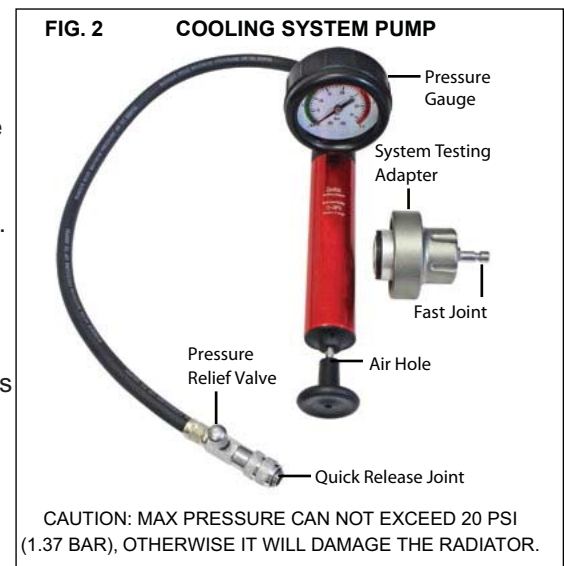

TO TEST FOR LEAKS IN COOLING SYSTEM

1. Refer to the vehicle's service manual for any specific radiator pressure testing instructions.
 2. Loosen the vehicle's radiator cap slowly to relieve any excess pressure before removing the cap completely. **NEVER OPEN THE SYSTEM WHILE HOT**, as this may cause personal injury.
 3. Select the proper adapter and configuration of the stationary seat accessories. Securely attach the adapter to the filler neck of the radiator or expansion tank.
 4. Attach the quick connector of the hand pump onto the adapter.
 5. Rapidly pump the hand pump handle using straight force as shown in figure 1 while watching the pressure gauge. Pressurize the radiator up to the optimal pressure only - **DO NOT OVER PRESSURIZE THE RADIATOR**. Ideal readings should range between 15-20 psi (1.03-1.37 BAR).
- Needle holds steady – If gauge hand holds at the same pressure number for 2 minutes, there are no serious leaks in the system.
 - Needle drops slowly – Indicates the presence of small leaks or seepage.
 - Needle drops quickly – Indicates serious leakage is present.