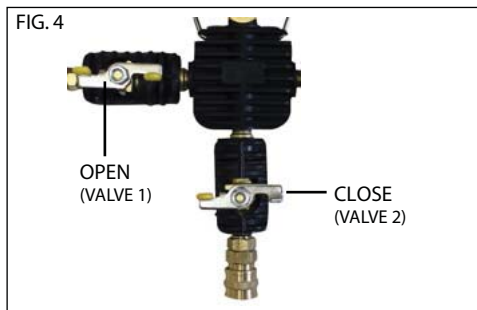

PURGING AND REFILLING COOLING SYSTEM

PURGE COOLING SYSTEM:

1. Drain coolant from radiator.
2. Remove the purge and refill tool from the test kit and hang the tool in a convenient location under the hood with the hook provided.
3. Choose the correct radiator cap for the vehicle being tested, or the universal rubber radiator adapter from the test kit and install the one of your choice on the cooling system opening. Fasten the quick coupler at the end of the hose on the purge and refill tool to the radiator cap.
4. Turn VALVE 1 to the open position and VALVE 2 to the closed position. (See fig. 4)
5. Connect air supply to the purge and refill tool and press ON/OFF until the pressure reaches 20-25 Hg (50-60 cm Hg). Turn VALVE 1 to the closed position and press ON/OFF off. (See fig. 5)