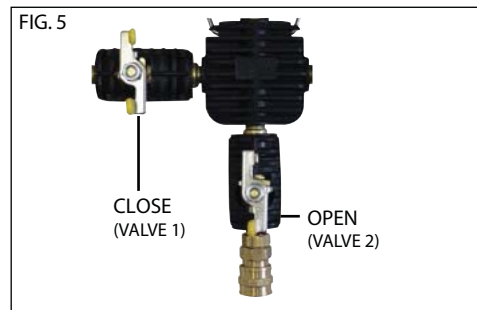

PURGING AND REFILLING COOLING SYSTEM

PURGE COOLING SYSTEM:

1. Drain coolant from radiator.
2. Remove the purge and refill tool from the test kit and hang the tool in a convenient location under the hood with the hook provided.
3. Choose the correct radiator cap for the vehicle being tested, or the universal rubber radiator adapter from the test kit and install the one of your choice on the cooling system opening. Fasten the quick coupler at the end of the hose on the purge and refill tool to the radiator cap.
4. Turn VALVE 1 to the open position and VALVE 2 to the closed position. (See fig. 4)
5. Connect air supply to the purge and refill tool and press ON/OFF until the pressure reaches 20-25 Hg (50-60 cm Hg). Turn VALVE 1 to the closed position and press ON/OFF off. (See fig. 5)