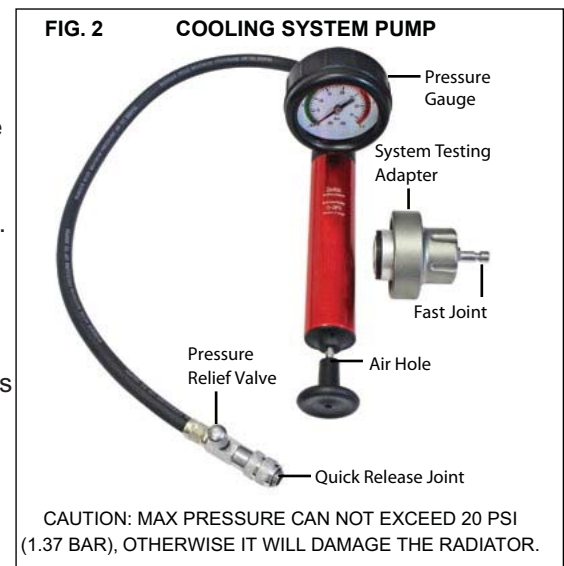

TO TEST FOR LEAKS IN COOLING SYSTEM

1. Refer to the vehicle's service manual for any specific radiator pressure testing instructions.
 2. Loosen the vehicle's radiator cap slowly to relieve any excess pressure before removing the cap completely. **NEVER OPEN THE SYSTEM WHILE HOT**, as this may cause personal injury.
 3. Select the proper adapter and configuration of the stationary seat accessories. Securely attach the adapter to the filler neck of the radiator or expansion tank.
 4. Attach the quick connector of the hand pump onto the adapter.
 5. Rapidly pump the hand pump handle using straight force as shown in figure 1 while watching the pressure gauge. Pressurize the radiator up to the optimal pressure only - **DO NOT OVER PRESSURIZE THE RADIATOR**. Ideal readings should range between 15-20 psi (1.03-1.37 BAR).
- Needle holds steady – If gauge hand holds at the same pressure number for 2 minutes, there are no serious leaks in the system.
 - Needle drops slowly – Indicates the presence of small leaks or seepage.
 - Needle drops quickly – Indicates serious leakage is present.