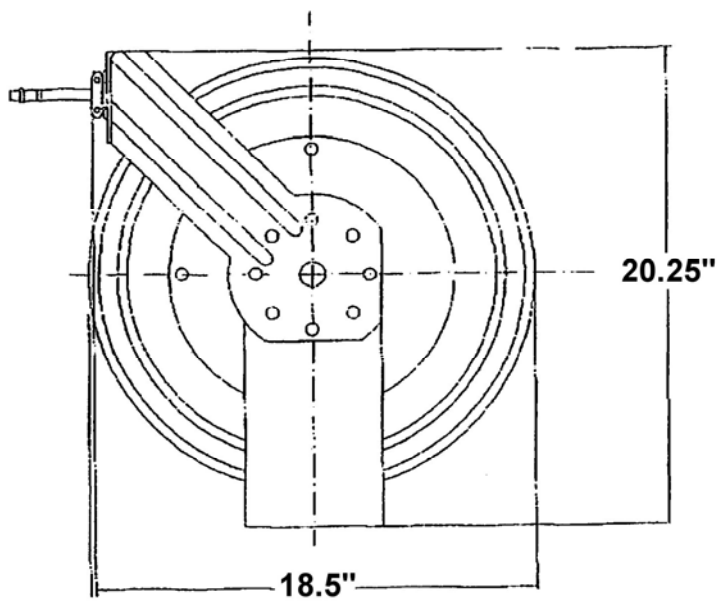

ATD-31170 Specifications

- Hose: Twin 1/4" x 50 ft. color coded grade R welding hose
- Lead Hose: 40"
- Maximum Pressure: 200 psi