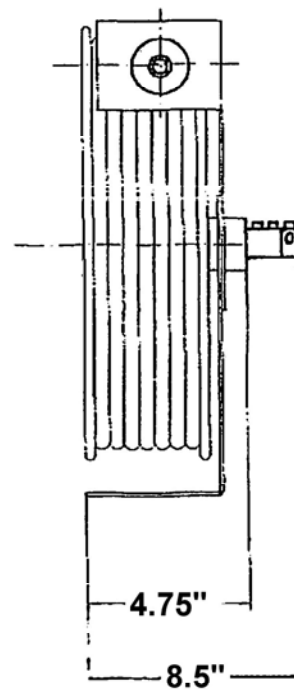

ATD-31170 Specifications

- Hose: Twin 1/4" x 50 ft. color coded grade R welding hose
- Lead Hose: 40"
- Maximum Pressure: 200 psi