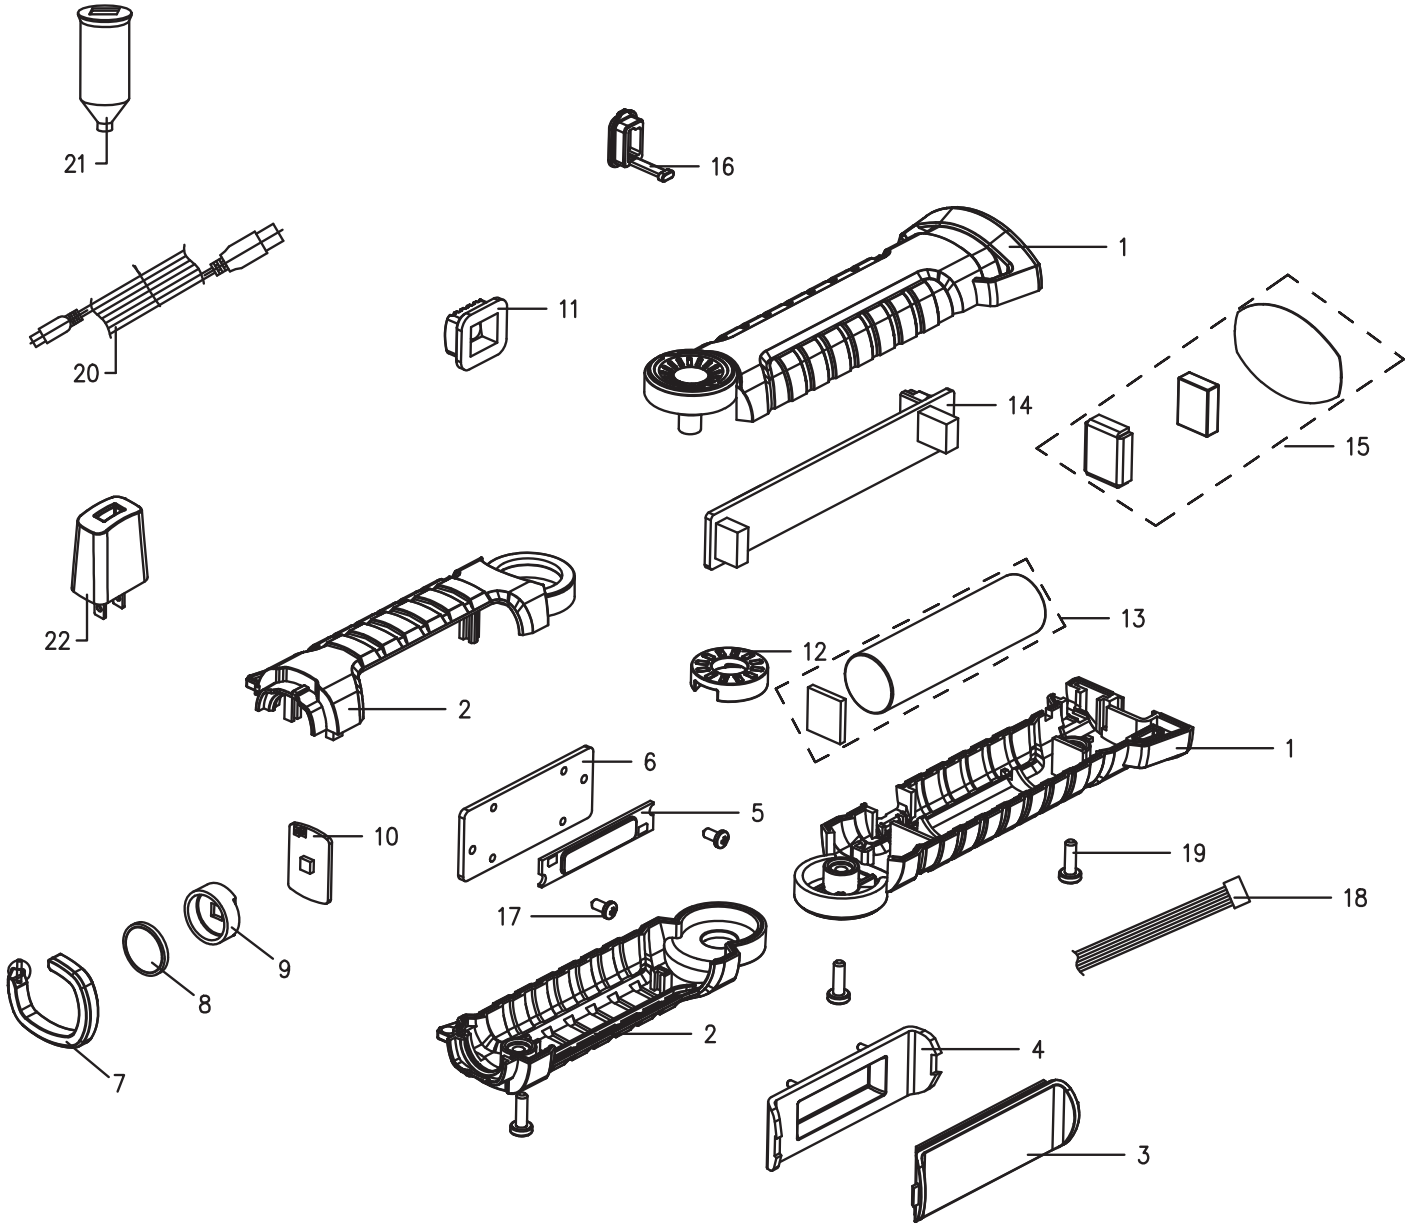

ATD-80370

MINI LED STRIP LIGHT

Owner's Manual

Features

- 1-Watt COB LED produces 120 Lumens.
- 1 SMD LED on top of light offers an additional flashlight function - 90 Lumens.
- 360° rotating hidden hook on top of light.
- Strong magnetic base sticks to steel surfaces.
- Includes versatile 3-in-1 charging system.
- Automatic shut-off and overcharging protection for optimal battery life.
- Tough, impact resistant, ergonomic housing.
- 3.7V, 700mAh Li-Ion rechargeable battery for long life and consistent power.
- Run time: Up to 3 continuous hours.
- Length: 7.2"

Operating instructions

- To use, plug the unit into any 110-120V AC Power source, 12V DC power source or 5V DC USB port. Let the unit fully charge, until the red indicator near the USB charging port turns green, before use.
- To turn on and off, press the switch on the light: Top, Front, Off.
- Charge the light after each use if it is used often to ensure longevity. Charge light every month if not in constant use.

▲ WARNING ▲

WARNING!: This product contains chemicals, including lead, known to the State of California to cause cancer, birth defects or other reproductive harm. Wash hands after handling.

ITEM#	ORDERING PART#	PART DESCRIPTION
1	PRT80349-01	HANDLE SET ASSY
2	PRT80370-02	LIGHT BASE
3	PRT80370-03	TRANSPARENT COVER
4	PRT80370-04	REFLECTOR
5	PRT80370-05	COB
6	PRT80370-06	HEAT SINK
7	PRT80370-07	HOOK
8	PRT80370-08	TOP LENS
9	PRT80370-09	REFLECTOR CUP
10	PRT80370-10	TOP PCB BOARD
11	PRT80349-12	SWITCH

ITEM#	ORDERING PART#	PART DESCRIPTION
12	PRT80349-08	GEAR TOOTH
13	PRT80318-10	LI-ION BATTERY
14	PRT80370-14	CONTROL BOARD
15	PRT80370-15	MAGNET ASSY
16	PRT80395-16	USB COVER
17	PRT80370-17	SCREW A 2.2*4.5
18	PRT80370-18	CONNECTION LINE
19	PRT80349-15	SCREW B 2.5*10
20	PRT80304-27	USB CONNECTION LINE
21	PRT80304-31	CAR ADAPTOR
22	PRT80304-22	AC ADAPTOR