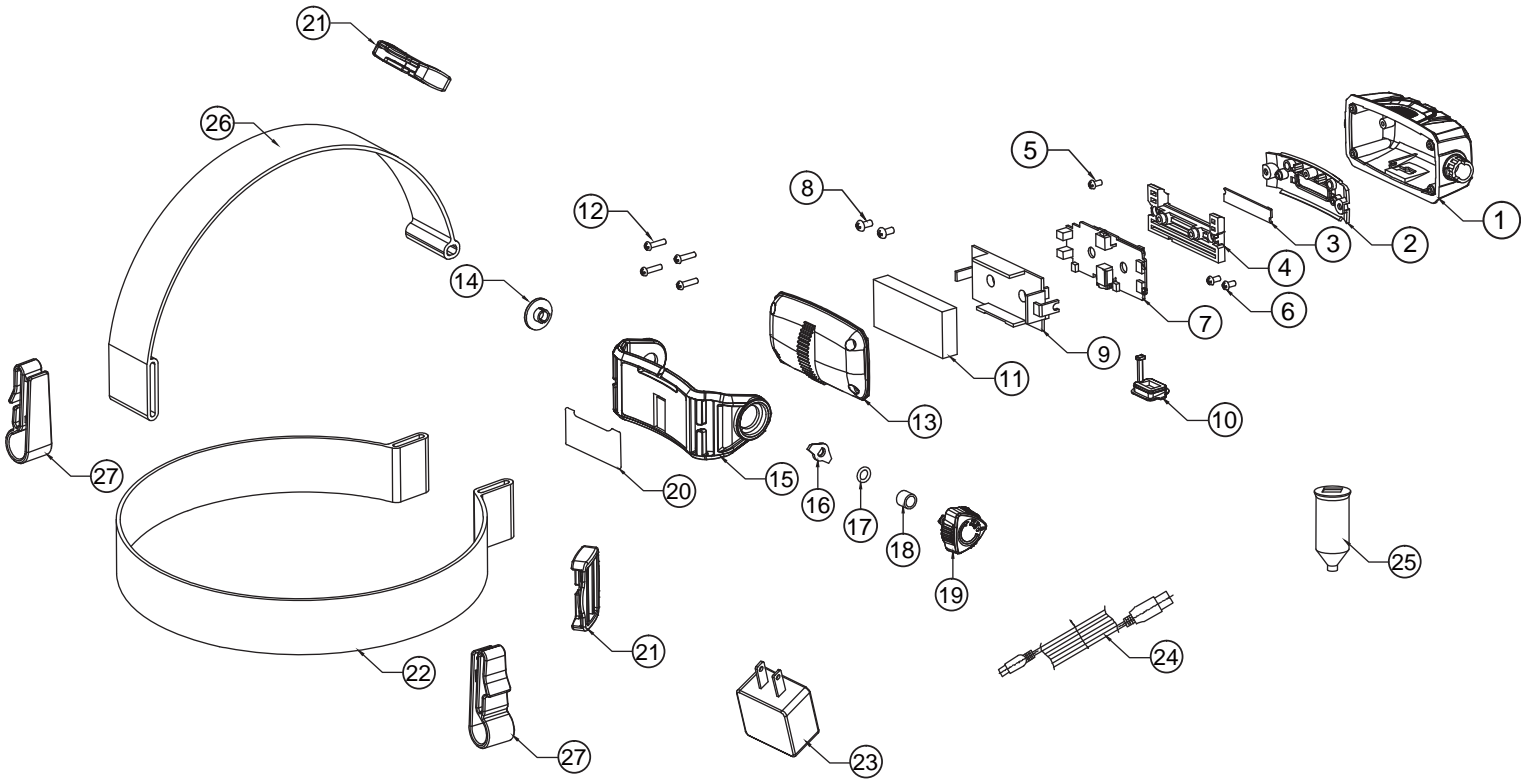

SABER®

ATD-80250

ITEM#	ORDERING PART#	PART DESCRIPTION
1	PRT80250-01	FRONT HOUSING / LENS
2	PRT80250-02	REFLECTOR
3	PRT80250-03	COB LED
4	PRT80250-04	HEAT SINK
5	PRT80250-05	SCREW A
6	PRT80250-06	SCREW B
7	PRT80250-07	PCBA
8	PRT80250-08	SCREW C
9	PRT80250-09	BATTERY BOX
10	PRT80250-10	USB COVER
11	PRT80250-11	LI-POLY BATTERY
12	PRT80250-12	SCREW D
13	PRT80250-13	REAR HOUSING
14	PRT80250-14	COVER CAP

ITEM#	ORDERING PART#	PART DESCRIPTION
15	PRT80250-15	BRACKET
16	PRT80250-16	SWITCH ACTUATOR
17	PRT80250-17	SILICON RING
18	PRT80250-18	PRESSING RING
19	PRT80250-19	SWITCH COVER
20	PRT80250-20	FOAM
21	PRT80250-21	ADJUSTER
22	PRT80250-22	HEAD BAND 1
23	PRT80304-22	AC ADAPTOR
24	PRT80304-27	USB
25	PRT80304-31	CAR ADAPTOR
26	PRT80250-26	HEAD BAND 2
27	PRT80250-27	CLIP