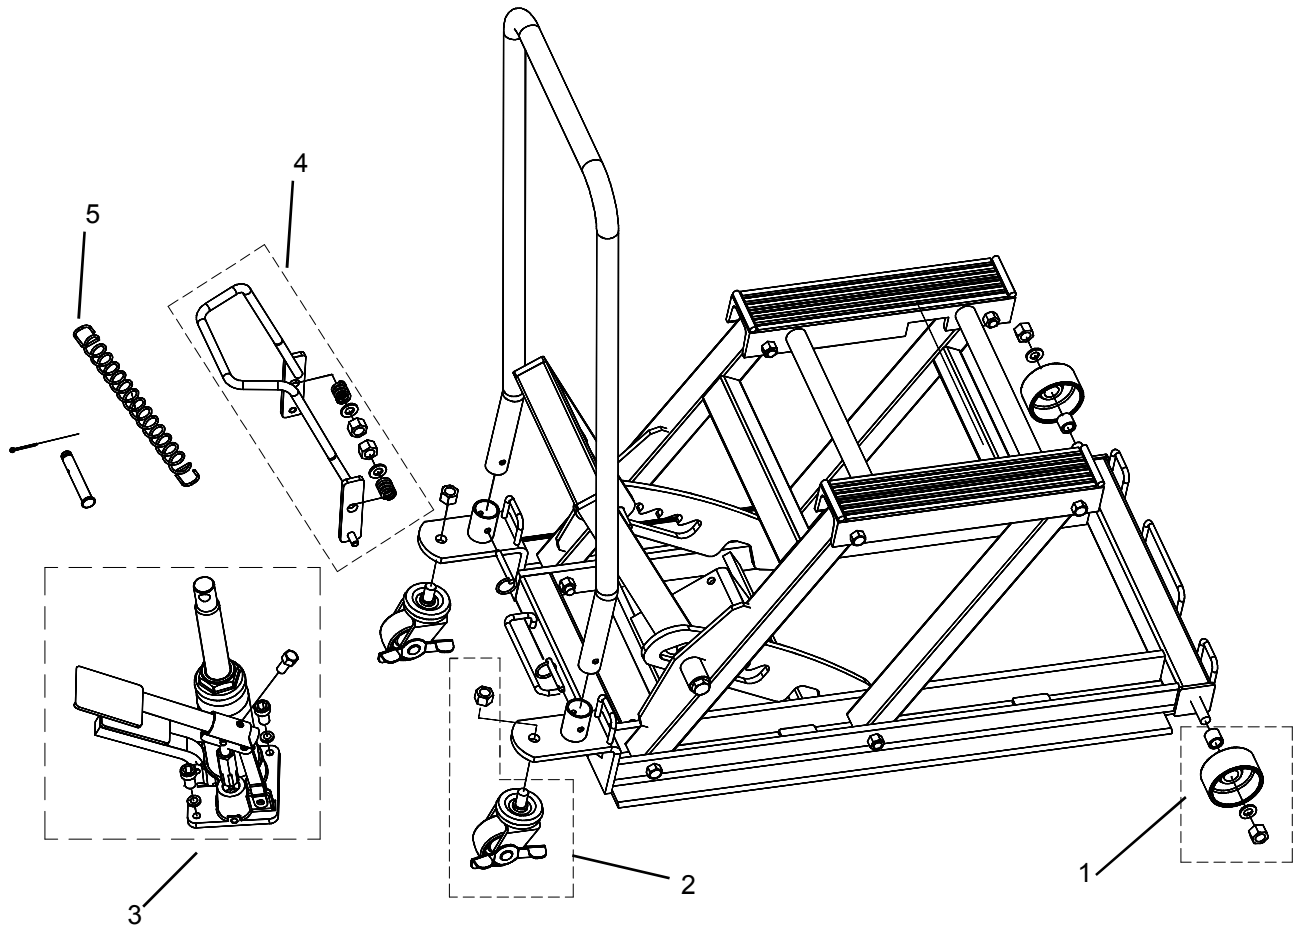

ATD-7460 Spare Parts List

Model #Atd-7460

<u>Item#</u>	<u>Part#</u>	<u>Description</u>	<u>Quantity</u>
1	T21700-0002	Front Wheel Assembly	2
2	T21500-0002	Rear Caster Assembly	2
3	B70402-0001	Hydraulic Unit With Foot Pedal	1
4	T21700-0003	Locking Lever Assembly	1
5	G49300-0002	Return Spring	1
-	F36100-0001	Oil Filler Plug (not shown)	1
-	T21700-0004	Hardware Kit (Bolts & Nuts)	-

Replacement Parts Illustration for Model Atd-7460