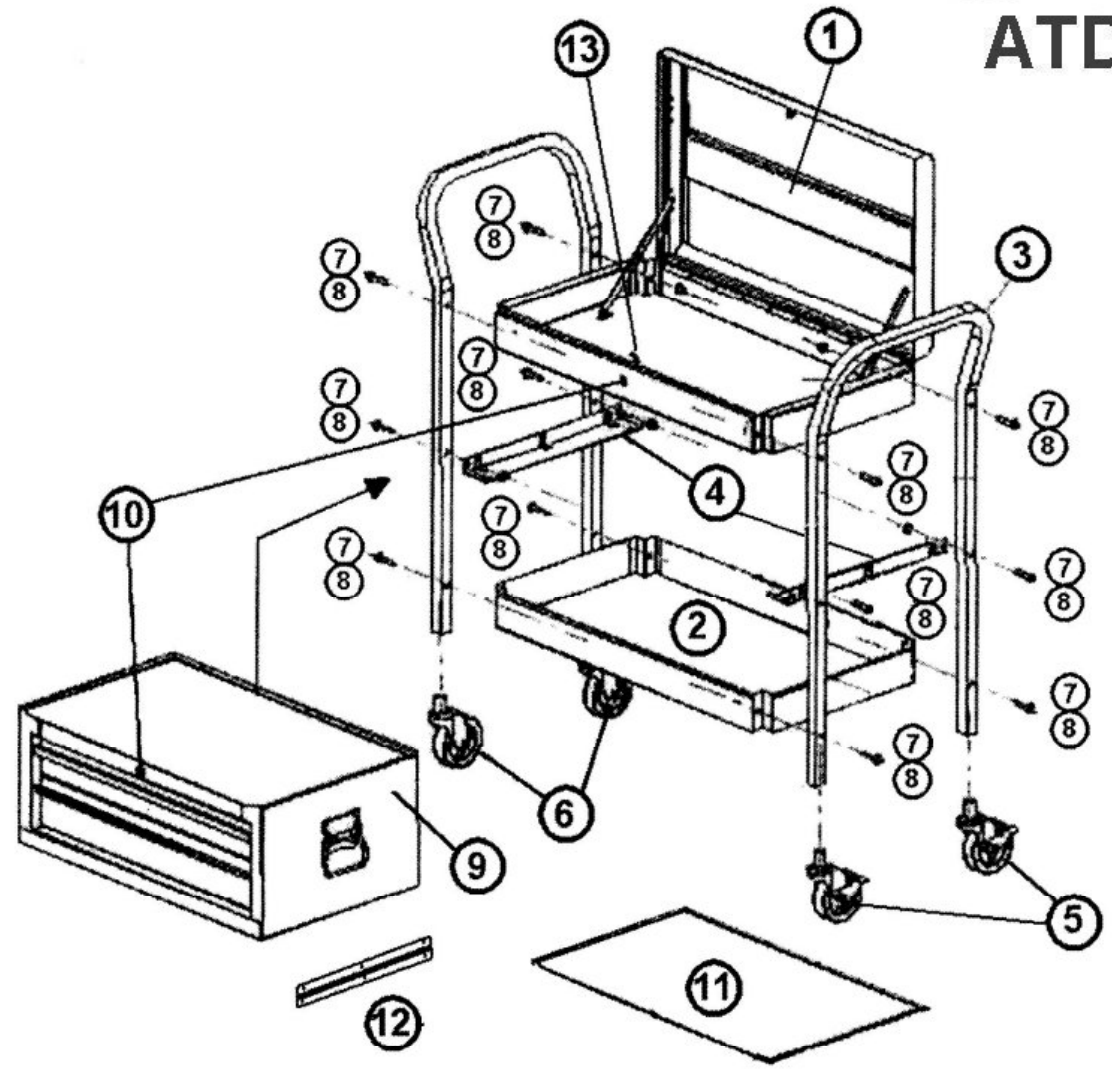

# ATD-7035

ORDERING PART#	ITEM#	PART DESCRIPTION
PRT7035-01N	1	UPPER PANEL SET (PART# IDENTIFIES COLOR)
PRT7035-02N	2	BOTTOM PAN (PART# IDENTIFIES COLOR)
PRT7033-03N	3	TUBULAR FRAME
PRT7035-04N	4	FRAME (PART# IDENTIFIES COLOR)
PRT7033-05N	5	CASTERS W/BRAKE (EACH)
PRT7033-06N	6	CASTERS W/O BRAKE (EACH)
PRT7033-H	7	HARDWARE KIT (16 BOLTS & 16 NUTS)
	8	
PRT7035-09N	9	2 DRAWER UNIT (PART# IDENTIFIES COLOR)
PRT7033-10N	10	LOCK WITH KEY (SET OF TWO)
PRT7033-12N	12	DRAWER RAIL COMPLETE (SET OF TWO)
PRT7033-13N	13	LATCH FOR LOCK