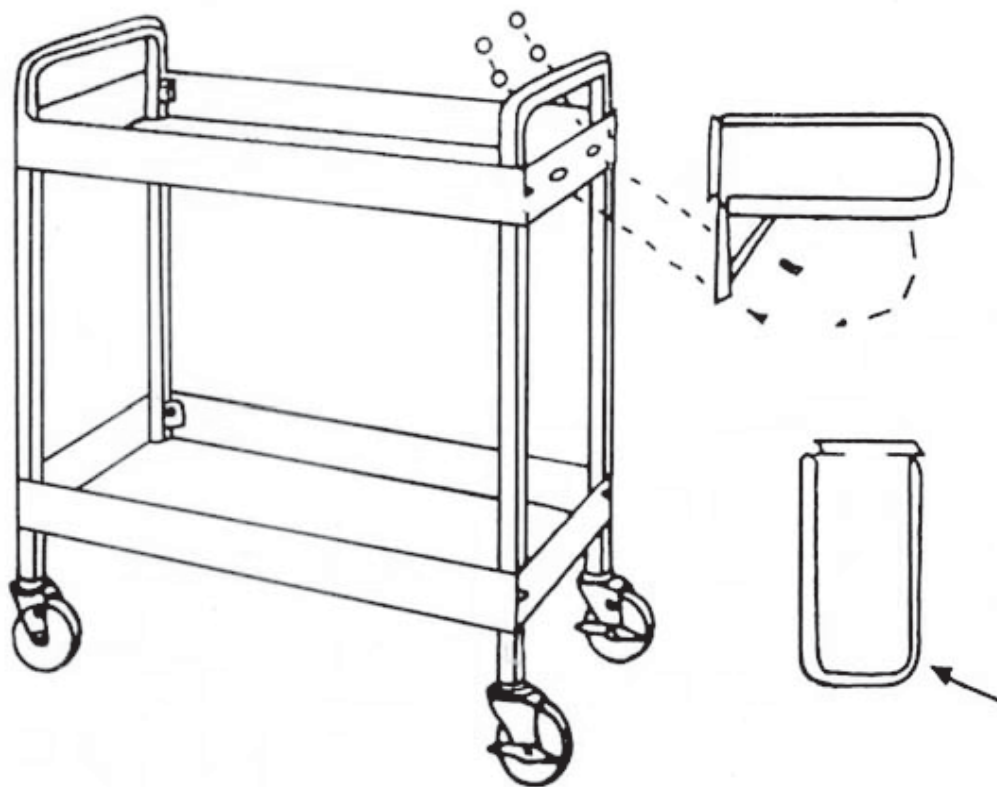

ATD-7022 FOLDING SHELF OWNER'S MANUAL

Features:

- Hangs on any 18" deep roller cabinet or cart
- Folds away when not in use
- Overall: 15-1/2" W x 16-1/2" D x 1-3/4" H
- Capacity: 30 lbs.
- Photo Shown with the ATD-7020 2-Shelf Heavy-Duty Cart with optional add-ons (ATD-7021 (2) Key Locking Storage Drawer and ATD-7138 locking screwdriver holder)
- Cart, add-on accessories and tools in photo not included

ATD-7022

INSTALLATION INSTRUCTIONS

1. Hang folding shelf lip onto the tray handle of the cart.
2. Using screws, washers & bolts provided, secure folding shelf to tray on service cart.
3. Tray folds down for convenience and easy storage.

Other Available Accessories For ATD-7020:

- ATD-7020 2-Shelf Heavy-Duty Service Cart
- ATD-7021 (2) Key Locking Storage Drawer
- ATD-7138 Locking Screwdriver Holder