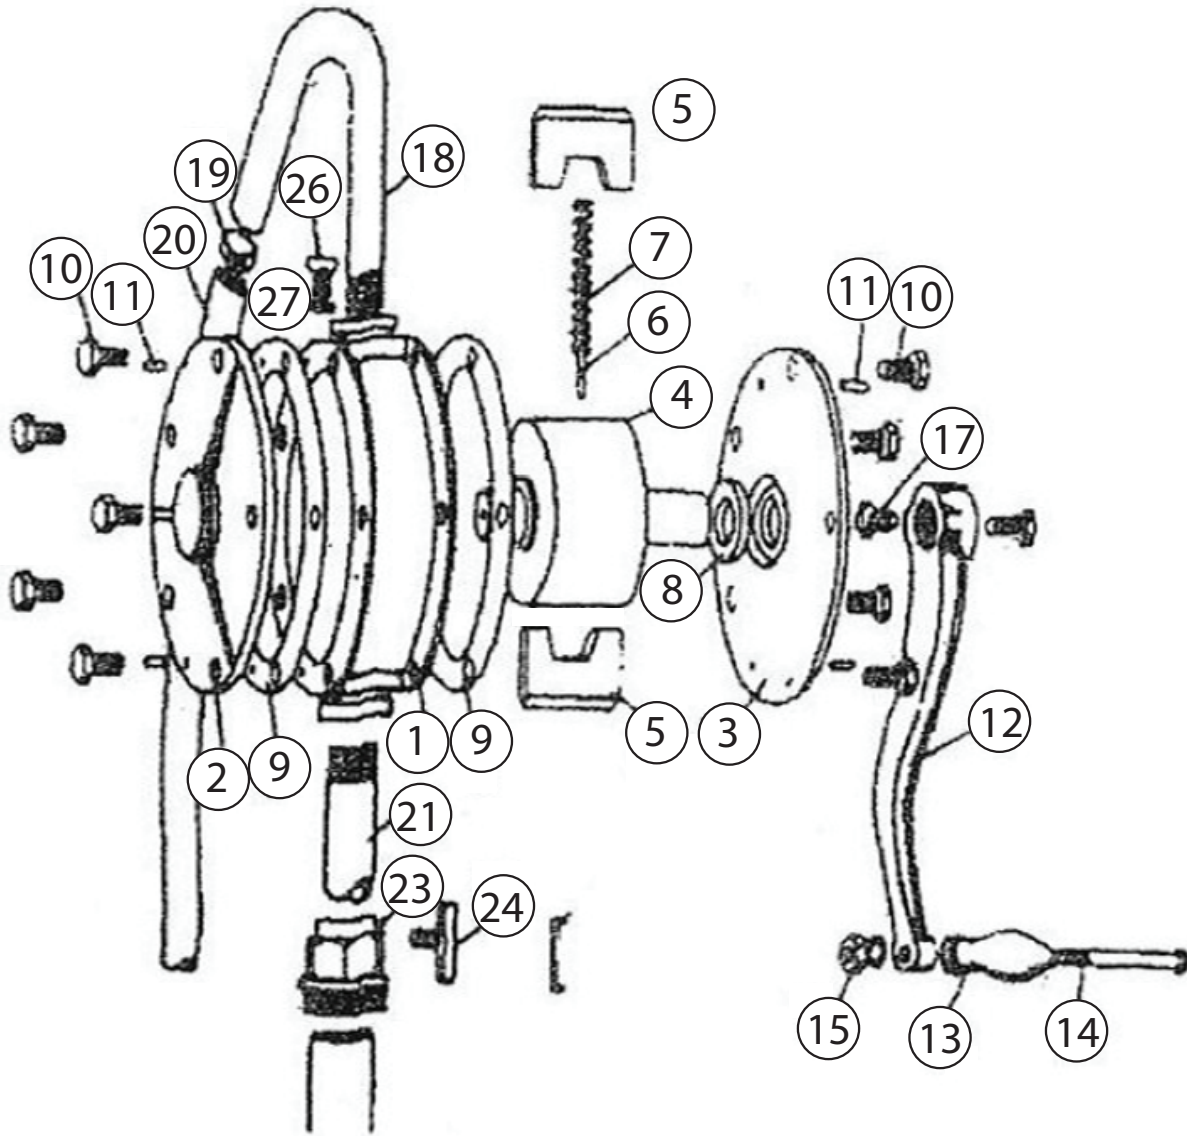

ATD[®]

ATD-5009

ITEM#	ORDERING PART#	PART DESCRIPTION
18	PRT5009-1	3/4" NPT OUTLET GNB25/3R3SPL1
12, 13, 14, 15	PRT5009-2	HANDLE ASSY. GNB/25/ACC5
5, 6, 7	PRT5009-3	IMPELLER SET GNB/25/ACC5
8	PRT5009-4	OIL SEAL GNB/25/ACC8
21	PRT5009-5	1" RIDGID PIPE 3 PCS W/ PART# 21 GNB/3R/01
23, 24	PRT5009-6	DRUM NUT W/PART# 23 & 24 GNB/DN/1

ITEM NUMBERS ARE SHOWN FOR REFERENCE ONLY
ONLY THE PARTS LISTED ABOVE ARE AVAILABLE FOR REPLACEMENT