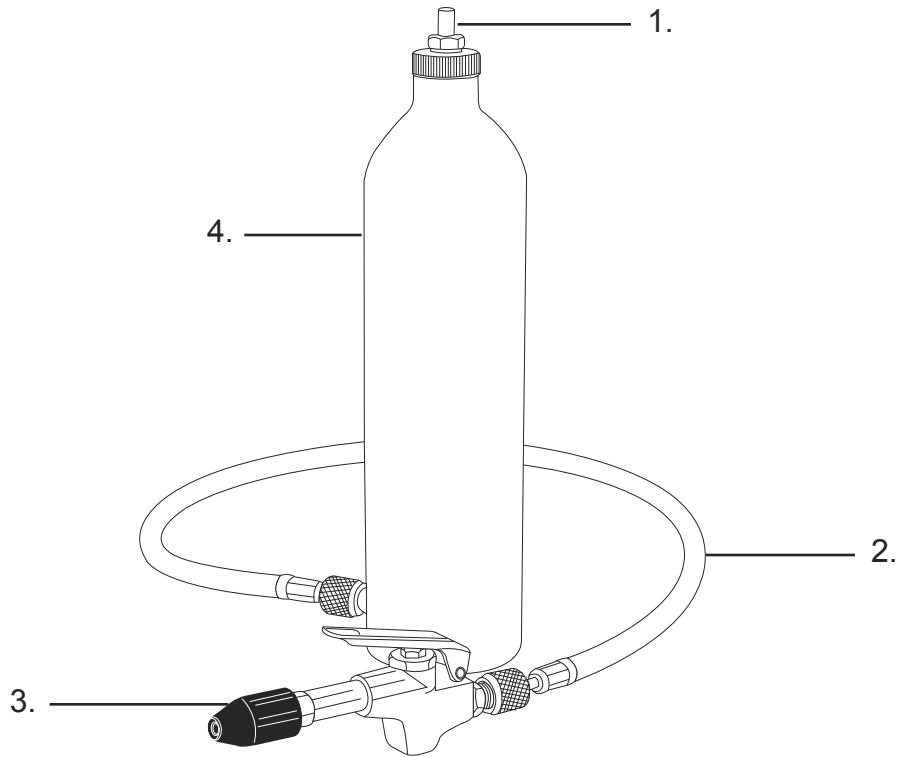

A/C SYSTEM FLUSH KIT

REPAIRABLE PARTS BREAKDOWN (ATD-3545)

REF. #	DESCRIPTION	PART #
1.	FLUSH CYLINDER NUT ASSEMBLY	91143
2.	36" STANDARD HOSE	41362
3.	FLUSH GUN ASSEMBLY WITH RUBBER TIP	91092-A
4.	FLUSH CYLINDER ONLY	1046-002