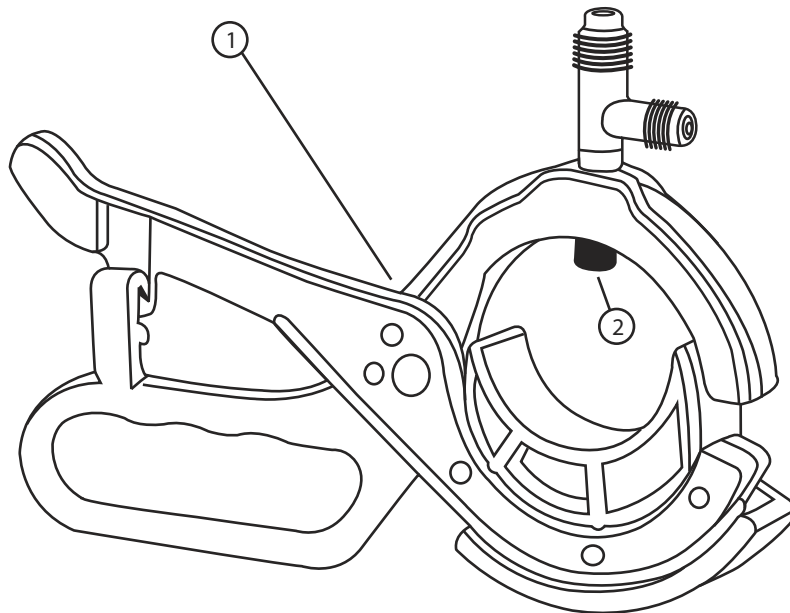

**Mastercool<sup>®</sup>**  
"World Class Quality"

**ATD-3526**  
**3-IN-1 SIDE MOUNT CAN TAP VALVE**  
**REPAIRABLE PARTS BREAKDOWN**  
**(85530)**

REF. #	DESCRIPTION	PART #
1.	3-IN-1 SIDE MOUNT CAN TAP VALVE	85530
2.	O-RINGS (PACK OF 10)	85532-10