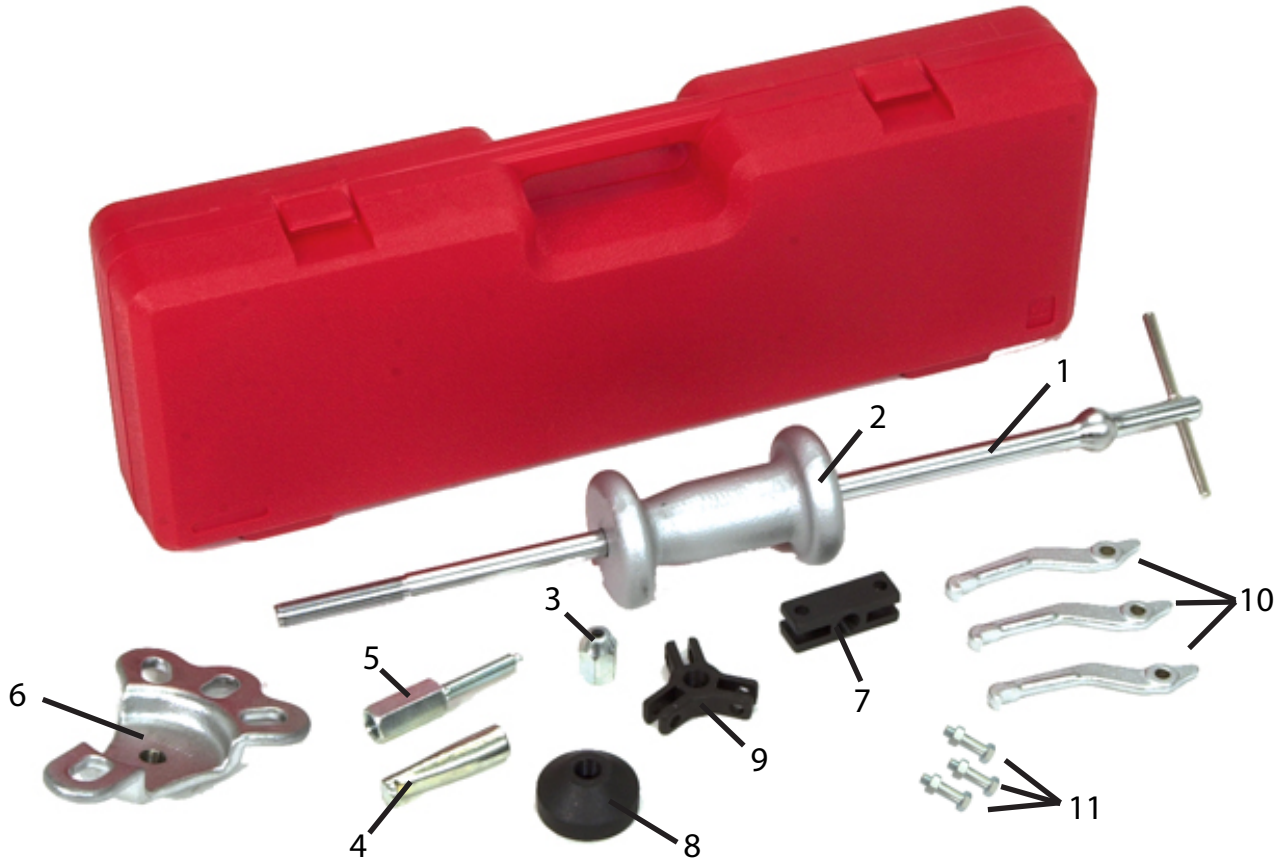

ATD-3045

ITEM#	ORDERING PART#	PART DESCRIPTION
1	PRT3045-1	BAR
2	PRT3045-2	HAMMER
3	PRT3045-3	ATTACHMENT PT901-03
4	PRT3045-4	HOOK
5	PRT3045-5	GRIP WRENCH ADAPTER
6	PRT3045-6	AXLE PULLER
7	PRT3045-7	2 JAW HEAD
8	PRT3045-8	NUT
9	PRT3045-9	3 JAW HEAD
10	PRT3045-10	JAW SET
11	PRT3045-11	BOLT