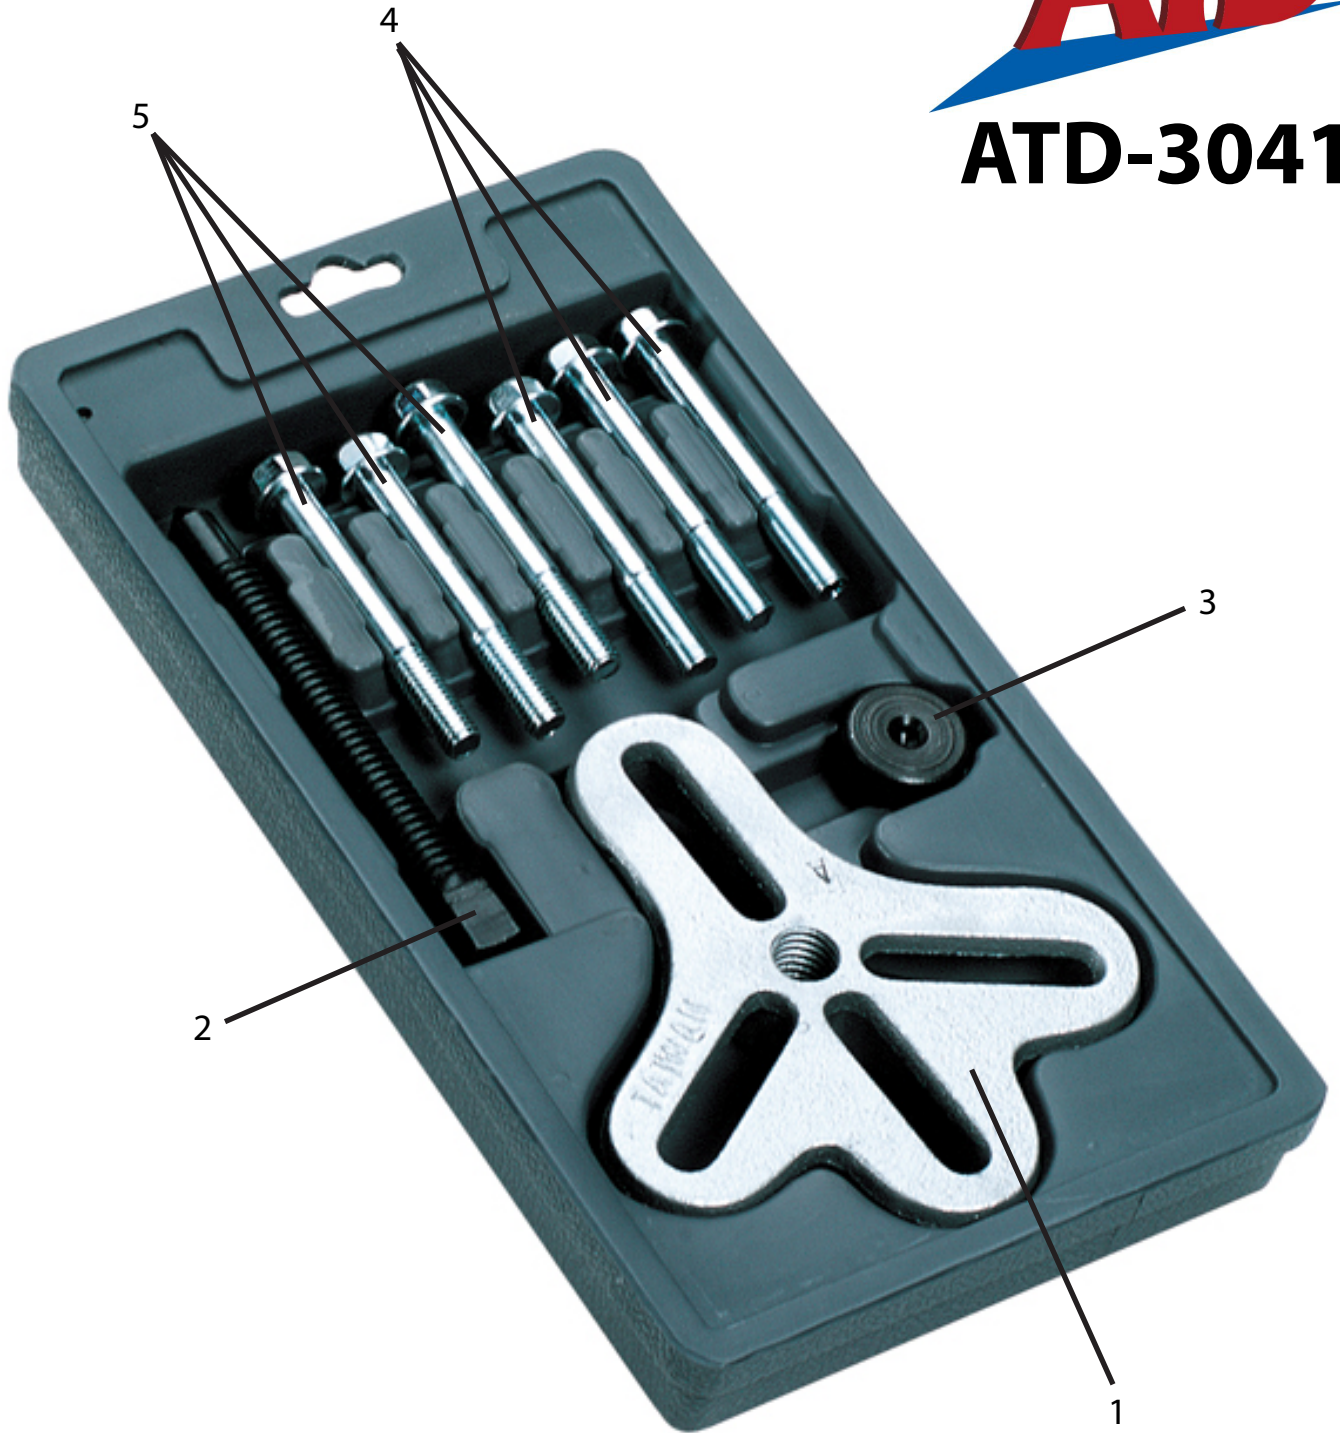

ATD-3041

ITEM#	ORDERING PART#	PART DESCRIPTION
1	PRT3041-01	YOLK
2	PRT3041-02	BOLT (15.5mm x 140mm X 11T)
3	PRT3041-03	ADAPTER
4	PRT3041-04	SCREW (3/8"x 24NF x 3")
5	PRT3041-05	SCREW (3/8"x 16NC x 3")