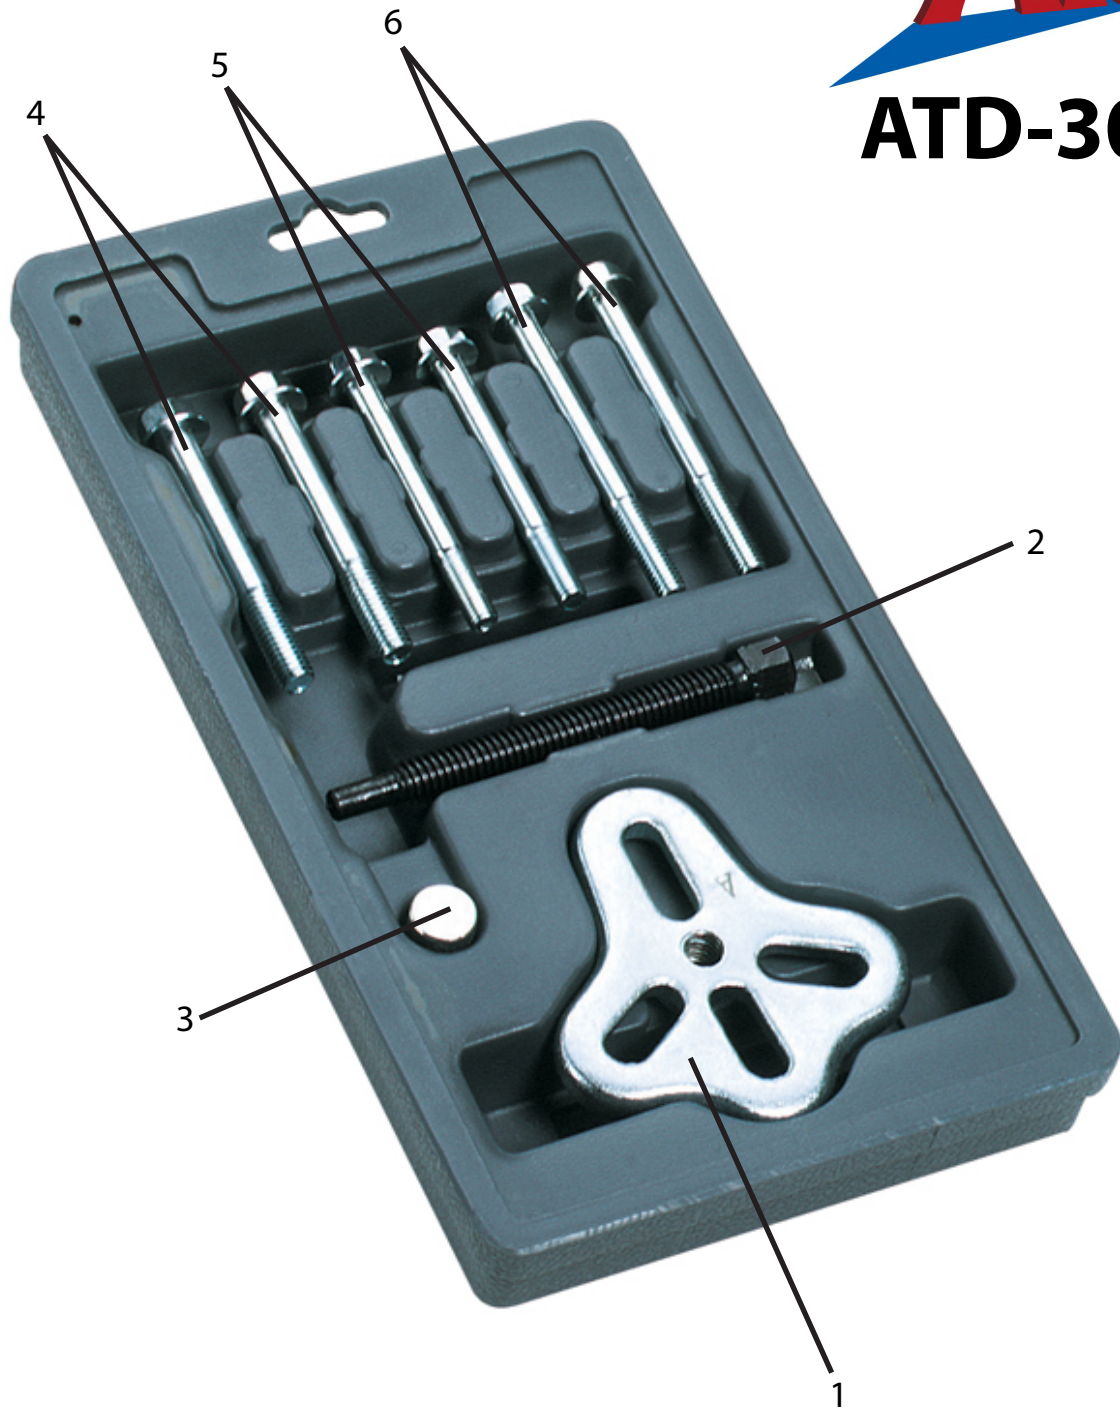

ATD-3040

ITEM#	ORDERING PART#	PART DESCRIPTION
1	PRT3040-01	YOKE
2	PRT3040-02	BOLT (10.9mm x 125mm 12T)
3	PRT3040-03	ADAPTER
4	PRT3040-04	SCREW (5/16x3x24) (2PCS)
5	PRT3040-05	SCREW (3/8x3x16) (2PCS)
6	PRT3040-06	SCREW (5/16x3.5x18) (2PCS)