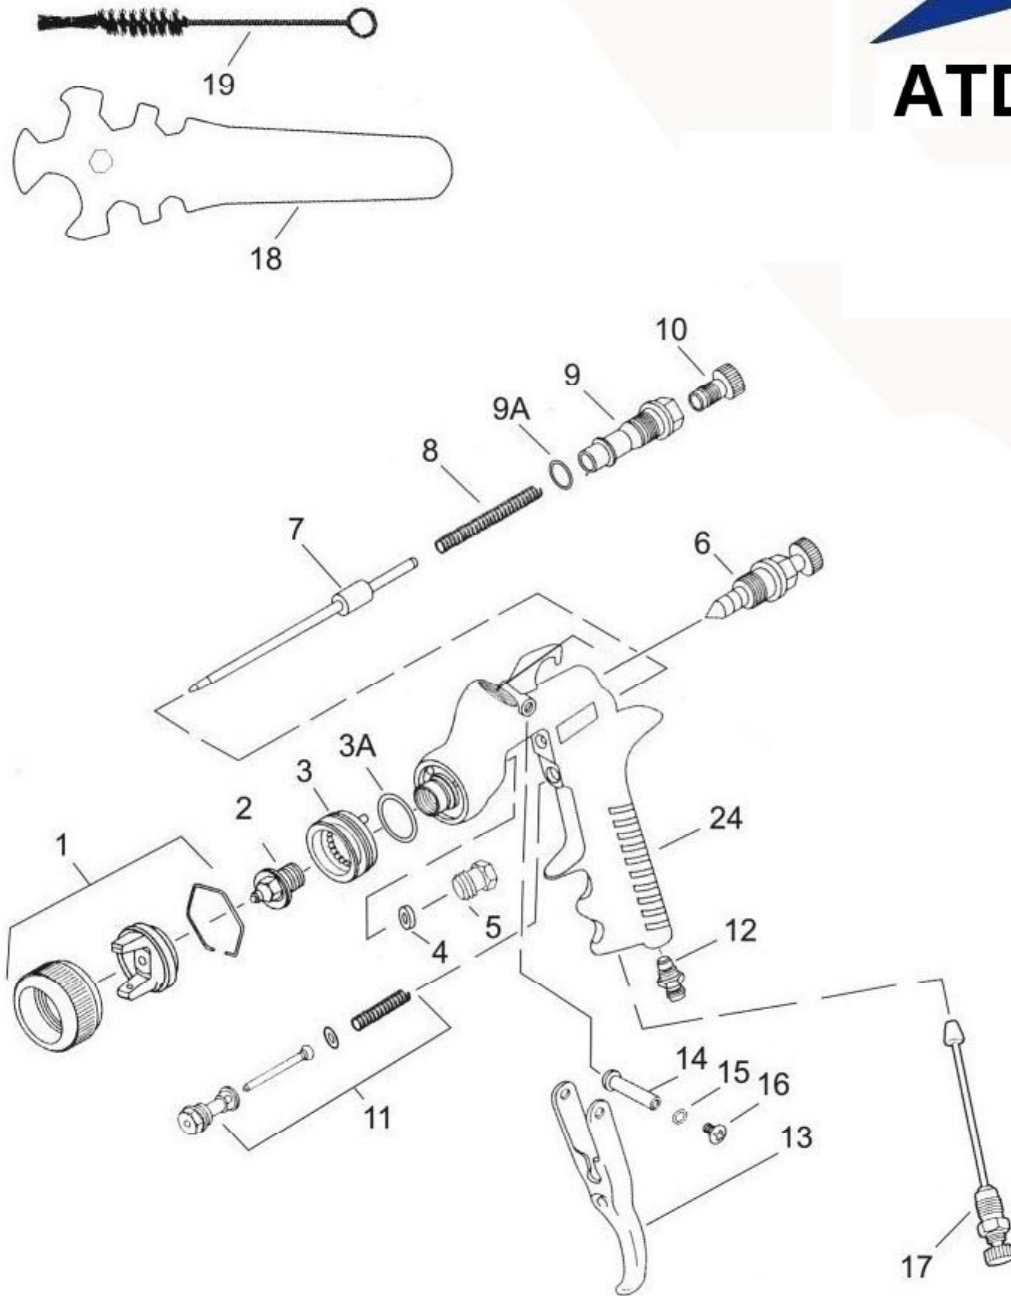

# ATD-16925

ORDERING PART#	ITEM#	PART DESCRIPTION
PRT6925-01	01	AIR CAP ASSY
PRT6925-1.3	02	FLUID NOZZLE, 1.3mm
PRT6925-1.4	02	FLUID NOZZLE, 1.4mm
PRT6925-1.5	02	FLUID NOZZLE, 1.5mm
PRT6925-03	03	BAFFLE
PRT6925-03A	03A	BAFFLE PACKING
PRT6925-04-05	04-05	NEEDLE PACKING & NUT
PRT6925-06	06	SPREADER VALVE
PRT6925-07	07	NEEDLE
PRT6925-08-10	08-10	NEEDLE ADJUSTING ASSY
PRT6925-11	11	AIR VALVE ASSY

ORDERING PART#	ITEM#	PART DESCRIPTION
PRT6925-12	12	AIR INLET CONNECTOR
PRT6925-13-16	13-16	TRIGGER ASSY
PRT6925-17	17	AIR ADJUST VALVE SET
PRT6925-TK	18-19	SPANNER & BRUSH
PRT6925-24	24	GUN BODY
PRT6925-RK		REPAIR KIT (ALL SEALS AND SPRINGS)