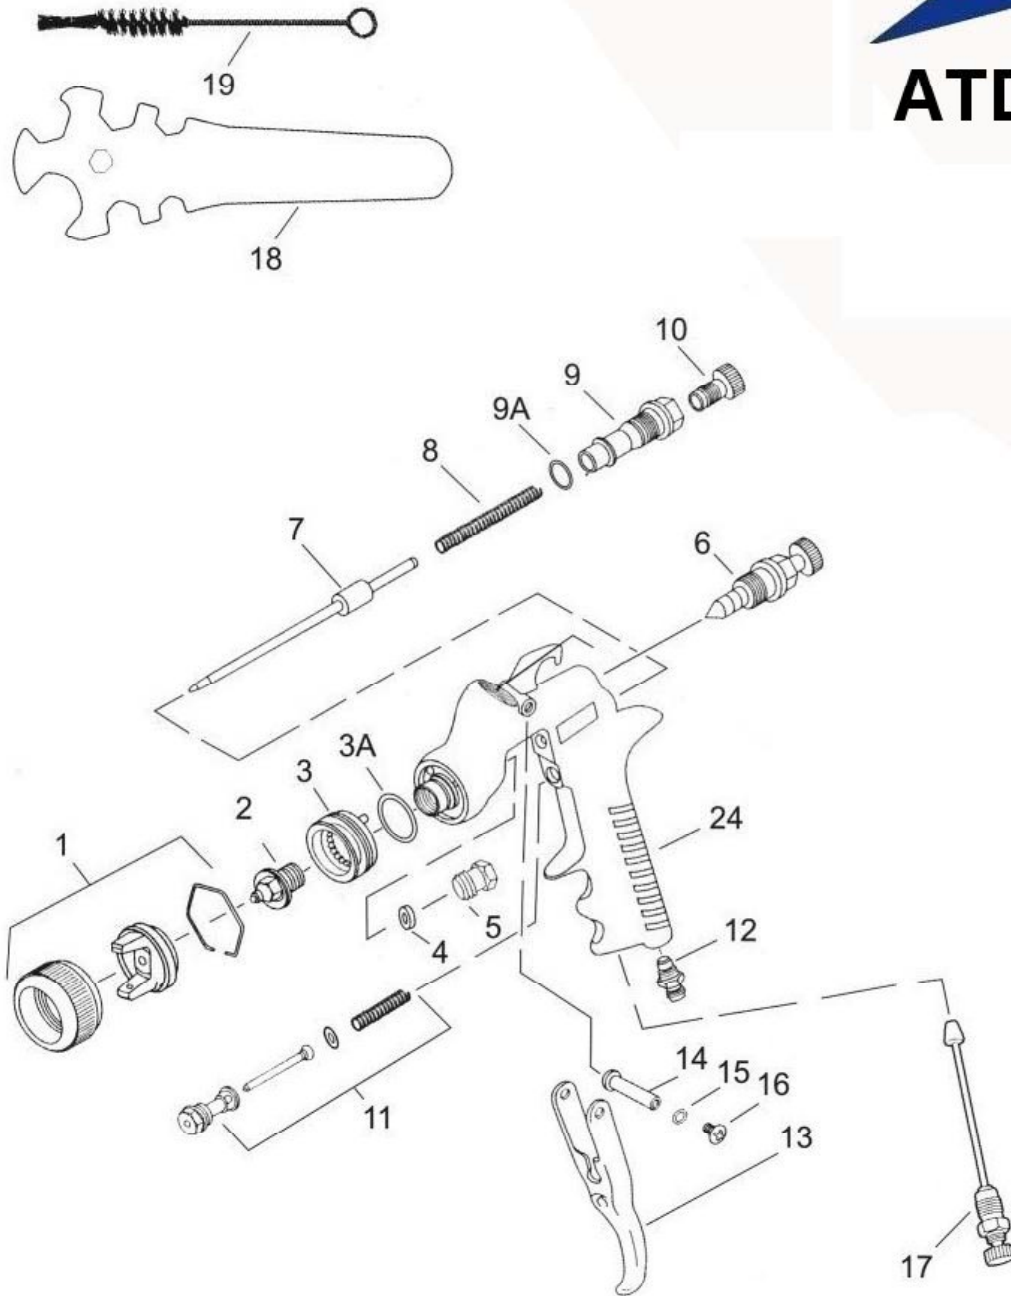

ATD-16918

ORDERING PART#	ITEM#	PART DESCRIPTION
PRT6918-01	01	AIR CAP ASSY, 1.8mm
PRT6918-02	02	FLUID NOZZLE, 1.8mm
PRT6925-03	03	BAFFLE
PRT6925-03A	03A	BAFFLE PACKING
PRT6925-04-05	04-05	NEEDLE PACKING & NUT
PRT6925-06	06	SPREADER VALVE
PRT6918-07	07	NEEDLE, 1.8mm
PRT6925-08-10	08-10	NEEDLE ADJUSTING ASSY
PRT6925-11	11	AIR VALVE ASSY
PRT6925-12	12	AIR INLET CONNECTOR

ORDERING PART#	ITEM#	PART DESCRIPTION
PRT6925-13-16	13-16	TRIGGER ASSY
PRT6925-17	17	AIR ADJUST VALVE SET
PRT6925-TK	18-19	SPANNER & BRUSH
PRT6925-24	24	GUN BODY
PRT6925-RK		REPAIR KIT (ALL SEALS AND SPRINGS)