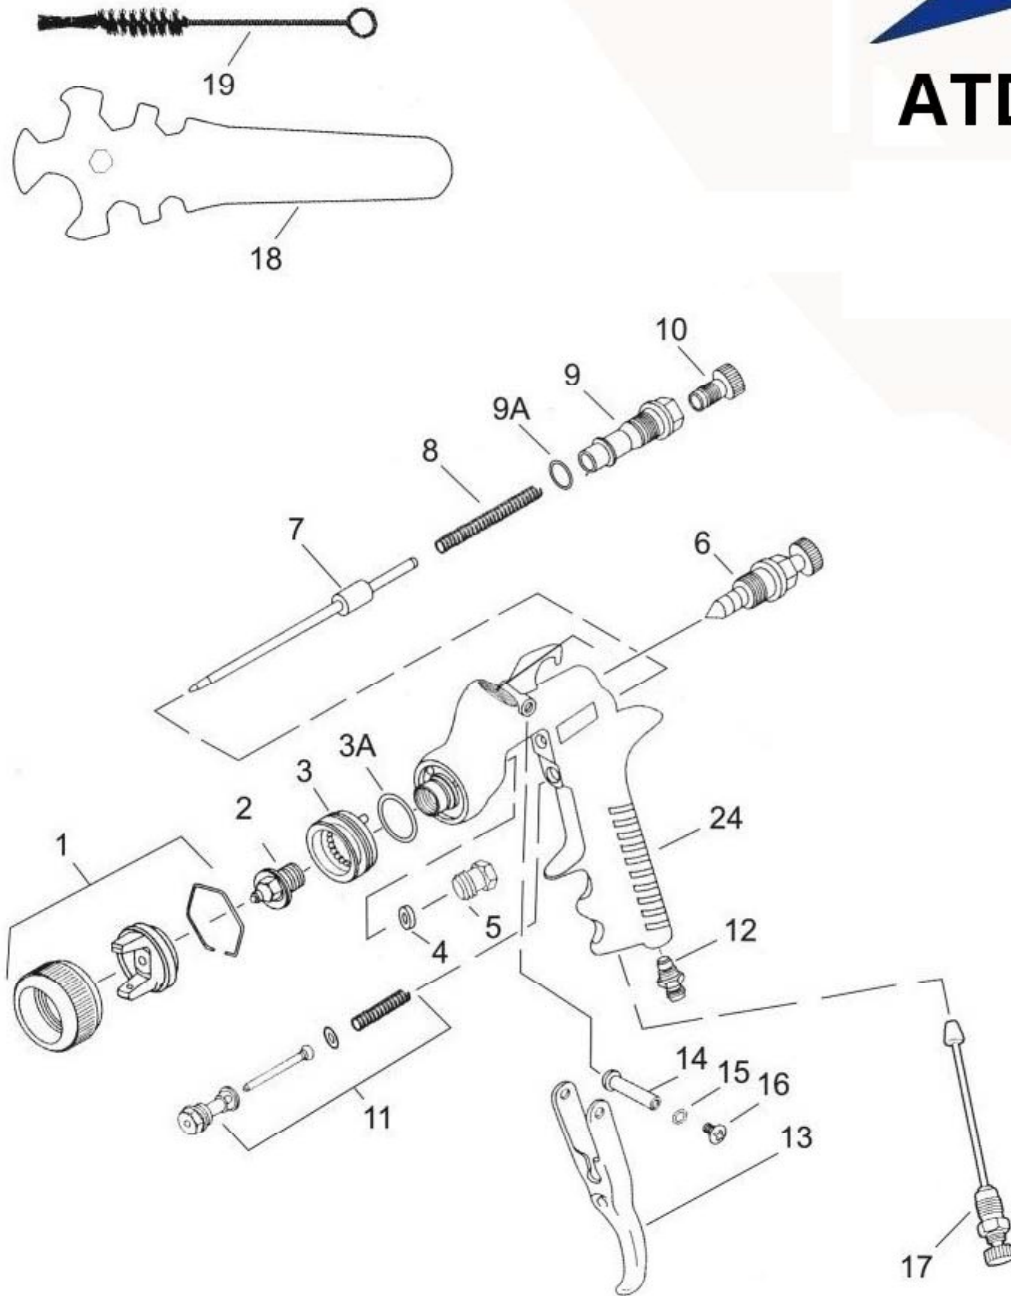

ATD-16915

| ORDERING PART# | ITEM# | PART DESCRIPTION | ORDERING PART# | ITEM# | PART DESCRIPTION |
|----------------|-------|-----------------------|----------------|-------|------------------------------------|
| PRT6925-01 | 01 | AIR CAP ASSY | PRT6925-13-16 | 13-16 | TRIGGER ASSY |
| PRT6925-1.5 | 02 | FLUID NOZZLE, 1.5mm | PRT6925-17 | 17 | AIR ADJUST VALVE SET |
| PRT6925-03 | 03 | BAFFLE | PRT6925-TK | 18-19 | SPANNER & BRUSH |
| PRT6925-03A | 03A | BAFFLE PACKING | PRT6925-24 | 24 | GUN BODY |
| PRT6925-04-05 | 04-05 | NEEDLE PACKING & NUT | PRT6925-RK | | REPAIR KIT (ALL SEALS AND SPRINGS) |
| PRT6925-06 | 06 | SPREADER VALVE | | | |
| PRT6925-07 | 07 | NEEDLE | | | |
| PRT6925-08-10 | 08-10 | NEEDLE ADJUSTING ASSY | | | |
| PRT6925-11 | 11 | AIR VALVE ASSY | | | |
| PRT6925-12 | 12 | AIR INLET CONNECTOR | | | |