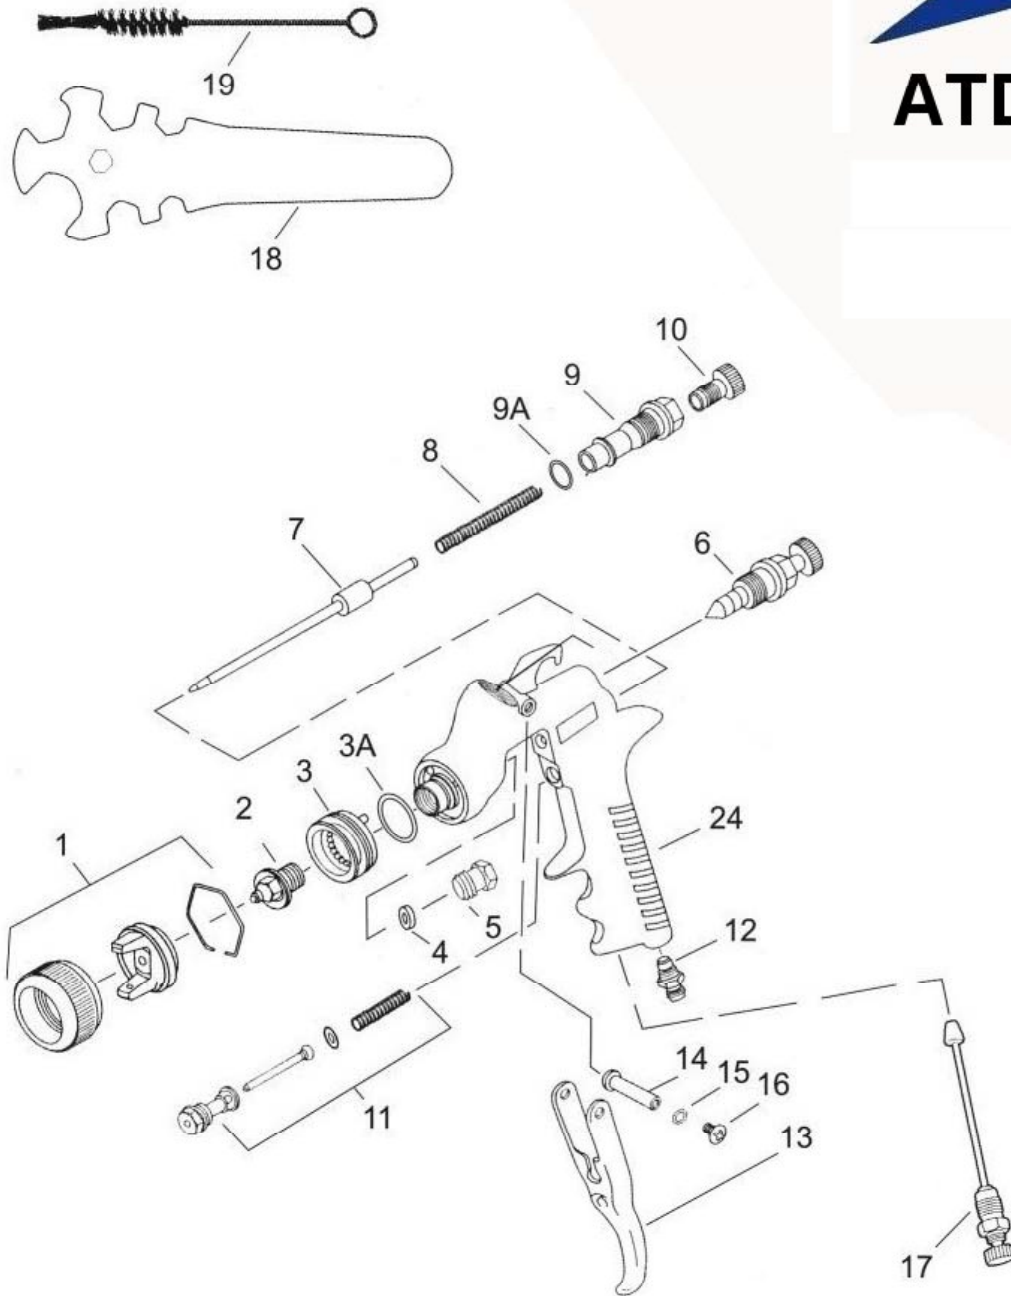

ATD-16914

ORDERING PART#	ITEM#	PART DESCRIPTION	ORDERING PART#	ITEM#	PART DESCRIPTION
PRT6925-01	01	AIR CAP ASSY	PRT6925-13-16	13-16	TRIGGER ASSY
PRT6925-1.4	02	FLUID NOZZLE, 1.4mm	PRT6925-17	17	AIR ADJUST VALVE SET
PRT6925-03	03	BAFFLE	PRT6925-TK	18-19	SPANNER & BRUSH
PRT6925-03A	03A	BAFFLE PACKING	PRT6925-24	24	GUN BODY
PRT6925-04-05	04-05	NEEDLE PACKING & NUT	PRT6925-RK		REPAIR KIT (ALL SEALS AND SPRINGS)
PRT6925-06	06	SPREADER VALVE			
PRT6925-07	07	NEEDLE			
PRT6925-08-10	08-10	NEEDLE ADJUSTING ASSY			
PRT6925-11	11	AIR VALVE ASSY			
PRT6925-12	12	AIR INLET CONNECTOR			