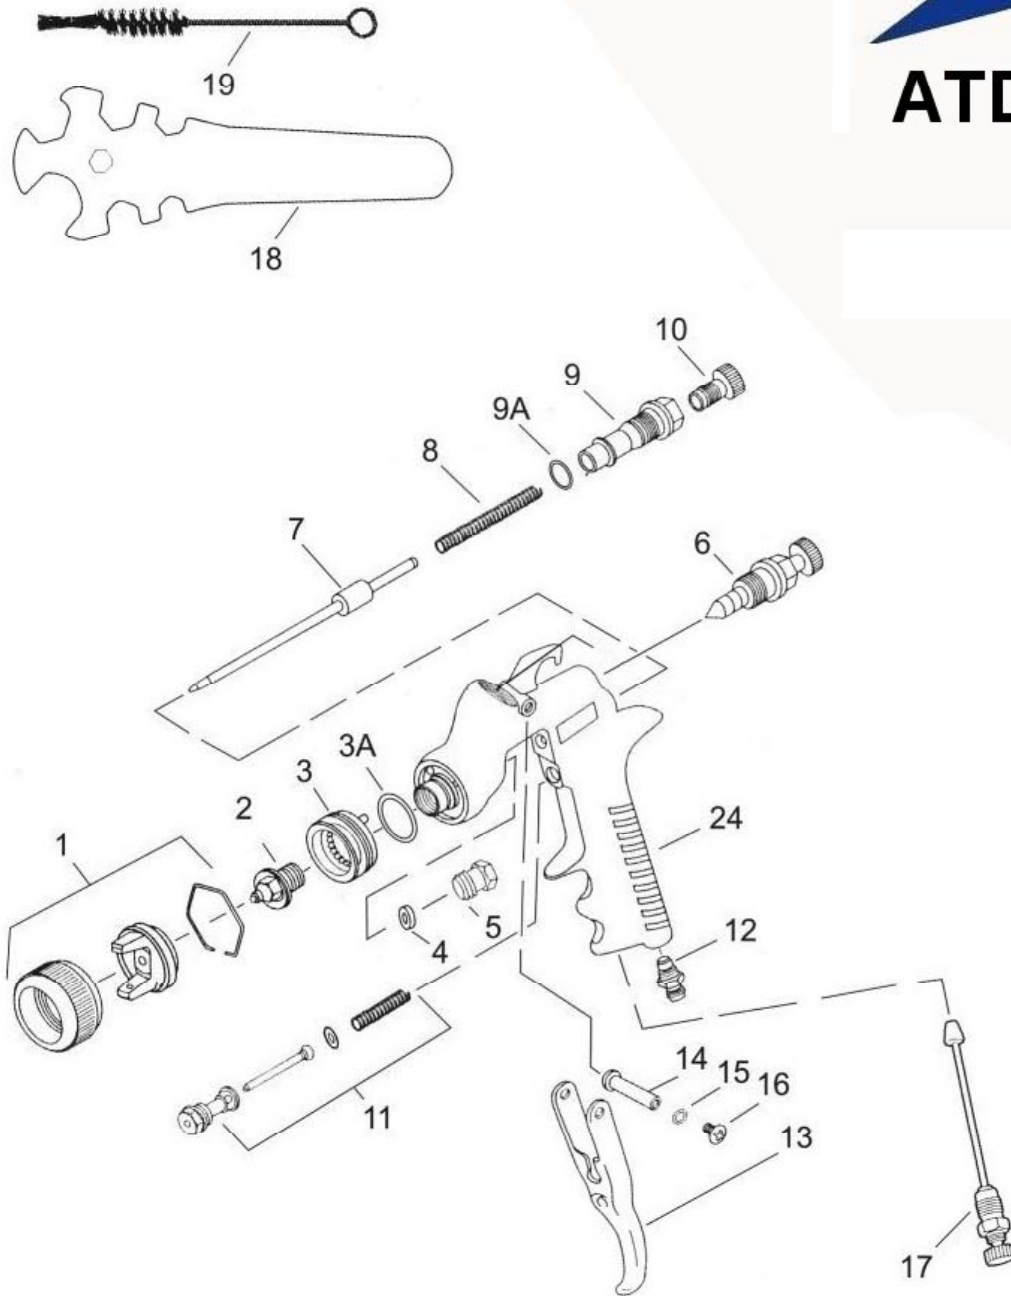

ATD-16913

ORDERING PART#	ITEM#	PART DESCRIPTION	ORDERING PART#	ITEM#	PART DESCRIPTION
PRT6925-01	01	AIR CAP ASSY	PRT6925-13-16	13-16	TRIGGER ASSY
PRT6925-1.3	02	FLUID NOZZLE, 1.3mm	PRT6925-17	17	AIR ADJUST VALVE SET
PRT6925-03	03	BAFFLE	PRT6925-TK	18-19	SPANNER & BRUSH
PRT6925-03A	03A	BAFFLE PACKING	PRT6925-24	24	GUN BODY
PRT6925-04-05	04-05	NEEDLE PACKING & NUT	PRT6925-RK		REPAIR KIT (ALL SEALS AND SPRINGS)
PRT6925-06	06	SPREADER VALVE			
PRT6925-07	07	NEEDLE			
PRT6925-08-10	08-10	NEEDLE ADJUSTING ASSY			
PRT6925-11	11	AIR VALVE ASSY			
PRT6925-12	12	AIR INLET CONNECTOR			